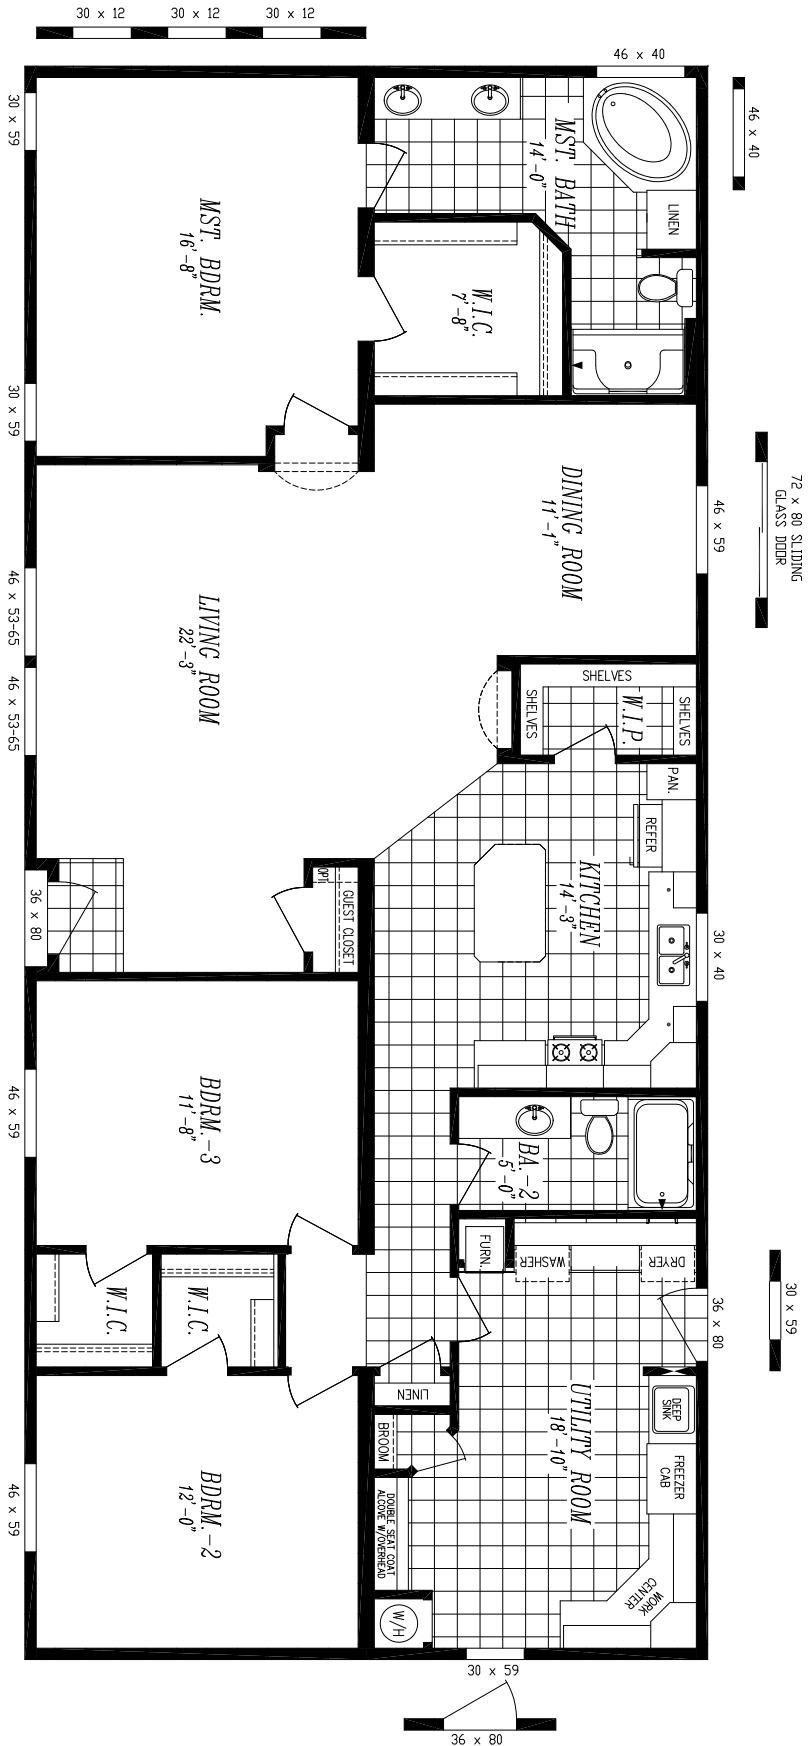

LIMITED 9596S-30W
 30'-0" x 70'-0"
 APPROX. 2096 SQ. FT.

30-WIDE

BRAND: Marlette		TITLE: 30'-0" x 70'-0" FLOOR PLAN	
REV. DESCRIPTION	DATE	BY	SCALE: 3/16" = 1'-0" DS&G
NEW MODEL FOR 2011	12-10-10	JMC	DATE: 12-07-10
			FILE: K:\2013\9596-S
			DWG. NO: 7030-9596-S-FP
			REV: -