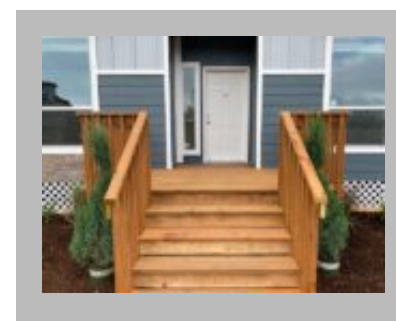

The Sherry- Lot Model #8

McMinnville
1120 SW OLD SHERIDAN RD, McMINNVILLE, OR 97128-9171
Phone: (503) 435-2300
Email: mcminnville@jandmhomes.com

Details

City : McMinnville
Year Built : 2023
Manufacturer : Golden West
Bedrooms : 3
Bathrooms : 2
Home Size : 30x70
Square Feet : 2,100
New Home Display Model? : Yes
Status : Available
Our Reference # : The Sherry- Lot Model #8
Pantry : Yes
Carpeted Floors : Yes
Dishwasher : Yes
Disposal : Yes
Island Counter : Yes
Microwave : Yes
One Piece Fibertub Shower : Yes
Refrigerator : Yes
Tile Edge and Backsplash : Yes
Utility Sink : Yes