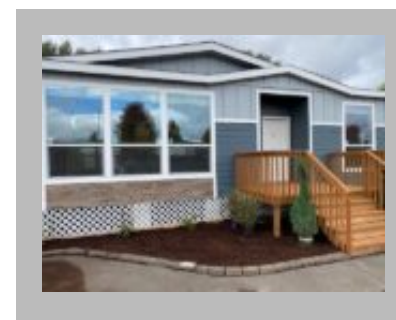

The Sherry- Lot Model #8

McMinnville
1120 SW OLD SHERIDAN RD, McMINNVILLE, OR 97128-9171
Phone: (503) 435-2300
Email: mcminnville@jandmhomes.com

Details

City : McMinnville
Year Built : 2023
Manufacturer : Golden West
Bedrooms : 3
Bathrooms : 2
Home Size : 30x70
Square Feet : 2,100
New Home Display Model? : Yes
Status : Available
Our Reference # : The Sherry- Lot Model #8
Pantry : Yes
Carpeted Floors : Yes
Dishwasher : Yes
Disposal : Yes
Island Counter : Yes
Microwave : Yes
One Piece Fibertub Shower : Yes
Refrigerator : Yes
Tile Edge and Backsplash : Yes
Utility Sink : Yes