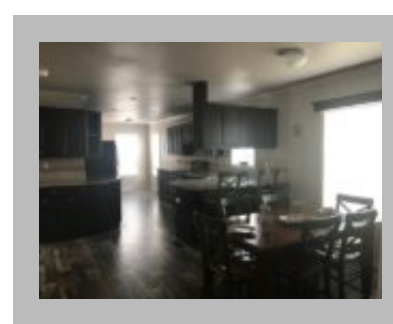

(877)645-4500
www.jandmhomes.com

The Beech V

Oregon City
15815 POPE LN, Oregon City, OR 97045-1007
Phone: (503) 722-4500
Fax: (503) 722-9878
Email: oregoncity@jandmhomes.com

Details

City : Oregon City
Year Built : 2023
Manufacturer : Golden West
Bedrooms : 3
Bathrooms : 2
Home Size : 27X48
Square Feet : 1,296
New Home Display Model? : Yes
Status : Available
Pantry : Yes
Carpeted Floors : Yes
Dishwasher : Yes
Island Counter : Yes
Microwave : Yes
One Piece Fibertub Shower : Yes
Refrigerator : Yes
Tile Edge and Backsplash : Yes
Utility Sink : Yes