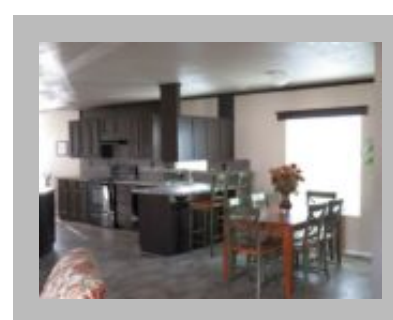

(877)645-4500
www.jandmhomes.com

The Beech V

Oregon City
15815 POPE LN, Oregon City, OR 97045-1007
Phone: (503) 722-4500
Fax: (503) 722-9878
Email: oregoncity@jandmhomes.com

Details

City : Oregon City
Year Built : 2023
Manufacturer : Golden West
Bedrooms : 3
Bathrooms : 2
Home Size : 27X48
Square Feet : 1,296
New Home Display Model? : Yes
Status : Available
Pantry : Yes
Carpeted Floors : Yes
Dishwasher : Yes
Island Counter : Yes
Microwave : Yes
One Piece Fibertub Shower : Yes
Refrigerator : Yes
Tile Edge and Backsplash : Yes
Utility Sink : Yes