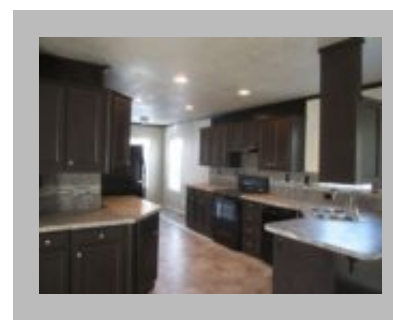

(877)645-4500
www.jandmhomes.com

The Beech V

Oregon City
15815 POPE LN, Oregon City, OR 97045-1007
Phone: (503) 722-4500
Fax: (503) 722-9878
Email: oregoncity@jandmhomes.com

Details

City : Oregon City
Year Built : 2023
Manufacturer : Golden West
Bedrooms : 3
Bathrooms : 2
Home Size : 27X48
Square Feet : 1,296
New Home Display Model? : Yes
Status : Available
Pantry : Yes
Carpeted Floors : Yes
Dishwasher : Yes
Island Counter : Yes
Microwave : Yes
One Piece Fibertub Shower : Yes
Refrigerator : Yes
Tile Edge and Backsplash : Yes
Utility Sink : Yes