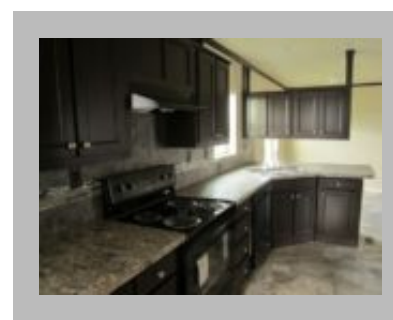

(877)645-4500
www.jandmhomes.com

The Beech V

Oregon City
15815 POPE LN, Oregon City, OR 97045-1007
Phone: (503) 722-4500
Fax: (503) 722-9878
Email: oregoncity@jandmhomes.com

Details

City : Oregon City
Year Built : 2023
Manufacturer : Golden West
Bedrooms : 3
Bathrooms : 2
Home Size : 27X48
Square Feet : 1,296
New Home Display Model? : Yes
Status : Available
Pantry : Yes
Carpeted Floors : Yes
Dishwasher : Yes
Island Counter : Yes
Microwave : Yes
One Piece Fibertub Shower : Yes
Refrigerator : Yes
Tile Edge and Backsplash : Yes
Utility Sink : Yes