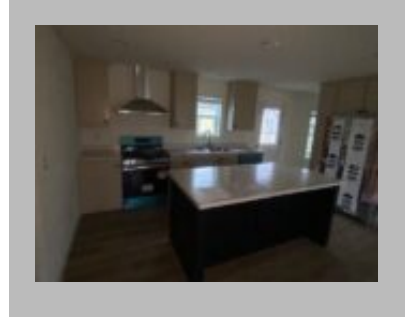

(877)645-4500
www.jandmhomes.com

Hey Jude Lot Model- AVAILABLE NOW- \$151,900

Tempo Series Sales Event!

\$151,900

**3 Homes Available for Immediate
Delivery at this price!**

4 OR 5 BEDROOM VERSIONS AVAILABLE AT THE SAME COST

"The Hey Jude"
1920 sq. ft.

After these are homes are sold the Reorder Price is \$153,900

Details

- Year Built : 2024
- Manufacturer : Marlette
- Bedrooms : 4
- Bathrooms : 2
- Home Size : 27x72
- Square Feet : 1,920
- New Home Display Model? : Yes
- Status : Available
- Our Reference # : Hey Jude Lot Model- Woodland, Albany & Redmond
- Carpeted Floors : Yes
- Dishwasher : Yes
- Island Counter : Yes
- Microwave : Yes
- One Piece Fibertub Shower : Yes
- Refrigerator : Yes