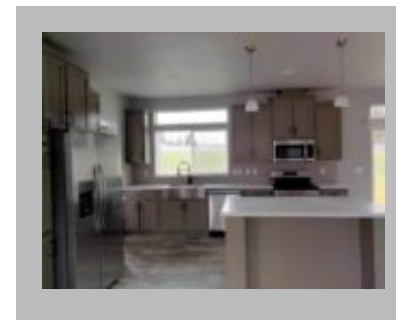

(877)645-4500
www.jandmhomes.com

The Oregon Pine

Oregon City
15815 POPE LN, Oregon City, OR 97045-1007
Phone: (503) 722-4500
Fax: (503) 722-9878
Email: oregoncity@jandmhomes.com

Details

City : Oregon City
Year Built : 2024
Manufacturer : Marlette
Bedrooms : 3
Bathrooms : 2
Home Size : 27x60
Square Feet : 1,596
New Home Display Model? : Yes
Status : Available
Our Reference # : Oregon Pine- OC lot model
Pantry : Yes
Carpeted Floors : Yes
Dishwasher : Yes
Disposal : Yes
Island Counter : Yes
Microwave : Yes
One Piece Fibertub Shower : Yes
Refrigerator : Yes
Tile Edge and Backsplash : Yes