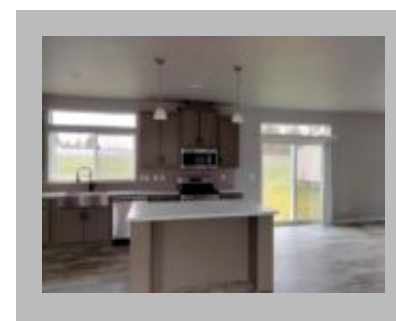

(877)645-4500
www.jandmhomes.com

The Oregon Pine

Oregon City
15815 POPE LN, Oregon City, OR 97045-1007
Phone: (503) 722-4500
Fax: (503) 722-9878
Email: oregoncity@jandmhomes.com

Details

City : Oregon City
Year Built : 2024
Manufacturer : Marlette
Bedrooms : 3
Bathrooms : 2
Home Size : 27x60
Square Feet : 1,596
New Home Display Model? : Yes
Status : Available
Our Reference # : Oregon Pine- OC lot model
Pantry : Yes
Carpeted Floors : Yes
Dishwasher : Yes
Disposal : Yes
Island Counter : Yes
Microwave : Yes
One Piece Fibertub Shower : Yes
Refrigerator : Yes
Tile Edge and Backsplash : Yes