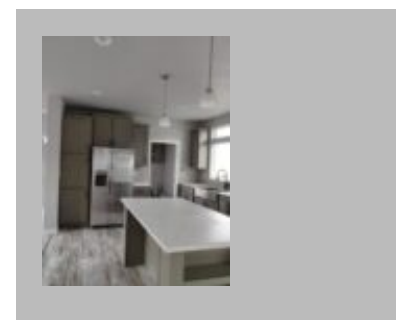

(877)645-4500
www.jandmhomes.com

The Oregon Pine

Oregon City
15815 POPE LN, Oregon City, OR 97045-1007
Phone: (503) 722-4500
Fax: (503) 722-9878
Email: oregoncity@jandmhomes.com

Details

City : Oregon City
Year Built : 2024
Manufacturer : Marlette
Bedrooms : 3
Bathrooms : 2
Home Size : 27x60
Square Feet : 1,596
New Home Display Model? : Yes
Status : Available
Our Reference # : Oregon Pine- OC lot model
Pantry : Yes
Carpeted Floors : Yes
Dishwasher : Yes
Disposal : Yes
Island Counter : Yes
Microwave : Yes
One Piece Fibertub Shower : Yes
Refrigerator : Yes
Tile Edge and Backsplash : Yes