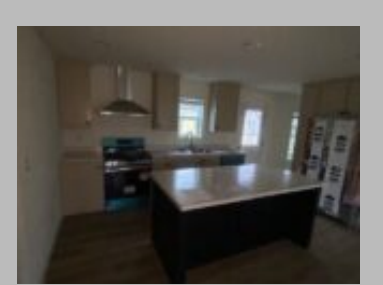

### \$151,900

**3 Homes Available for Immediate  
Delivery at this price!**

4 OR 5 BEDROOM VERSIONS AVAILABLE AT THE SAME COST

*"The Hey Jude"*  
**1920 sq. ft.**

After these are homes are sold the Reorder Price is \$153,900

## Details

City : Redmond  
Year Built : 2024  
Manufacturer : Marlette  
Bedrooms : 3  
Bathrooms : 4/5  
Home Size : 27x72  
Square Feet : 1,920  
New Home Display Model? : Yes  
Status : Available  
Our Reference # : Hey Jude- Redmond Lot  
Carpeted Floors : Yes  
Dishwasher : Yes  
Island Counter : Yes  
Microwave : Yes  
One Piece Fibertub Shower : Yes  
Refrigerator : Yes