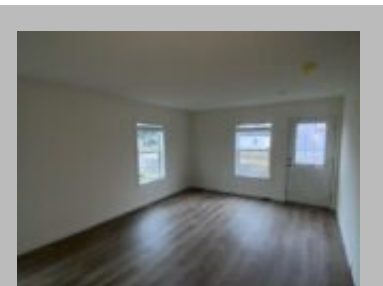

### \$151,900

**3 Homes Available for Immediate  
Delivery at this price!**

4 OR 5 BEDROOM VERSIONS AVAILABLE AT THE SAME COST

*"The Hey Jude"*  
**1920 sq. ft.**

After these are homes are sold the Reorder Price is \$153,900

## Details

City : Redmond  
Year Built : 2024  
Manufacturer : Marlette  
Bedrooms : 3  
Bathrooms : 4/5  
Home Size : 27x72  
Square Feet : 1,920  
New Home Display Model? : Yes  
Status : Available  
Our Reference # : Hey Jude- Redmond Lot  
Carpeted Floors : Yes  
Dishwasher : Yes  
Island Counter : Yes  
Microwave : Yes  
One Piece Fibertub Shower : Yes  
Refrigerator : Yes