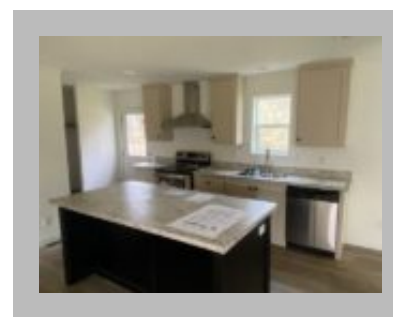

The Under Pressure- Lot Model #7-Available NOW

McMinnville
1120 SW OLD SHERIDAN RD, McMINNVILLE, OR 97128-9171
Phone: (503) 435-2300
Email: mcminnville@jandmhomes.com

Details

City : McMinnville
Year Built : 2023
Manufacturer : Marlette
Bedrooms : 3
Bathrooms : 2
Home Size : 27x48
Square Feet : 1,280
New Home Display Model? : Yes
Status : Available
Our Reference # : The Under Pressure- McMinnville Lot Model
Carpeted Floors : Yes
Dishwasher : Yes
Island Counter : Yes
Microwave : Yes
One Piece Fibertub Shower : Yes
Refrigerator : Yes