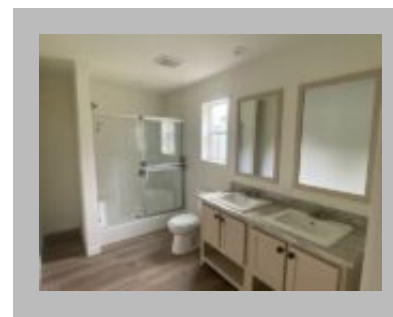

The Under Pressure- Lot Model #7-Available NOW

McMinnville
1120 SW OLD SHERIDAN RD, McMINNVILLE, OR 97128-9171
Phone: (503) 435-2300
Email: mcminnville@jandmhomes.com

Details

City : McMinnville
Year Built : 2023
Manufacturer : Marlette
Bedrooms : 3
Bathrooms : 2
Home Size : 27x48
Square Feet : 1,280
New Home Display Model? : Yes
Status : Available
Our Reference # : The Under Pressure- McMinnville Lot Model
Carpeted Floors : Yes
Dishwasher : Yes
Island Counter : Yes
Microwave : Yes
One Piece Fibertub Shower : Yes
Refrigerator : Yes