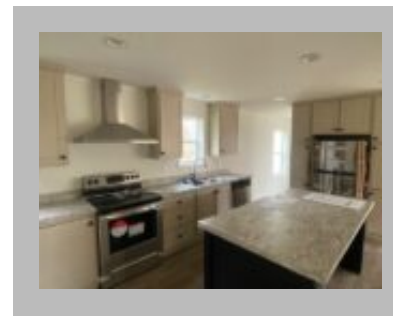

The Under Pressure- Lot Model #7-Available NOW

McMinnville
1120 SW OLD SHERIDAN RD, McMINNVILLE, OR 97128-9171
Phone: (503) 435-2300
Email: mcminnville@jandmhomes.com

Details

City : McMinnville
Year Built : 2023
Manufacturer : Marlette
Bedrooms : 3
Bathrooms : 2
Home Size : 27x48
Square Feet : 1,280
New Home Display Model? : Yes
Status : Available
Our Reference # : The Under Pressure- McMinnville Lot Model
Carpeted Floors : Yes
Dishwasher : Yes
Island Counter : Yes
Microwave : Yes
One Piece Fibertub Shower : Yes
Refrigerator : Yes