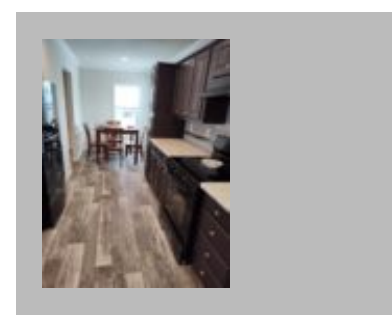

(877)645-4500
www.jandmhomes.com

Aspen Butte

Redmond
1690 N HIGHWAY 97, REDMOND, OR 97756-1201
Phone: (541) 548-5511
redmond@jandmhomes.com

Details

City : Redmond
Year Built : 2024
Manufacturer : Golden West
Bedrooms : 3
Bathrooms : 2
Home Size : 27x48
Square Feet : 1,296
New Home Display Model? : Yes
Status : Available
Our Reference # : Redmond Lot Model- Aspen Butte
Carpeted Floors : Yes
Dishwasher : Yes
Microwave : Yes
One Piece Fibertub Shower : Yes
Refrigerator : Yes
Tile Edge and Backsplash : Yes