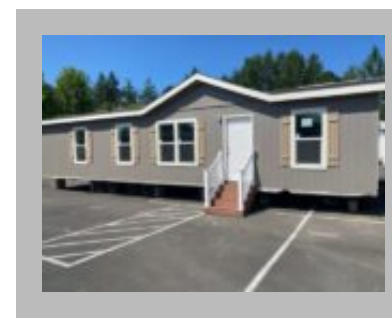

(877)645-4500
www.jandmhomes.com

Aspen Butte

Redmond
1690 N HIGHWAY 97, REDMOND, OR 97756-1201
Phone: (541) 548-5511
redmond@jandmhomes.com

Details

City : Redmond
Year Built : 2024
Manufacturer : Golden West
Bedrooms : 3
Bathrooms : 2
Home Size : 27x48
Square Feet : 1,296
New Home Display Model? : Yes
Status : Available
Our Reference # : Redmond Lot Model- Aspen Butte
Carpeted Floors : Yes
Dishwasher : Yes
Microwave : Yes
One Piece Fibertub Shower : Yes
Refrigerator : Yes
Tile Edge and Backsplash : Yes