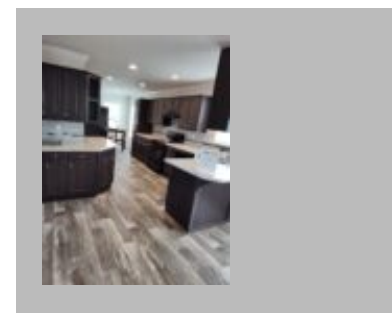

(877)645-4500
www.jandmhomes.com

Aspen Butte

Redmond
1690 N HIGHWAY 97, REDMOND, OR 97756-1201
Phone: (541) 548-5511
redmond@jandmhomes.com

Details

City : Redmond
Year Built : 2024
Manufacturer : Golden West
Bedrooms : 3
Bathrooms : 2
Home Size : 27x48
Square Feet : 1,296
New Home Display Model? : Yes
Status : Available
Our Reference # : Redmond Lot Model- Aspen Butte
Carpeted Floors : Yes
Dishwasher : Yes
Microwave : Yes
One Piece Fibertub Shower : Yes
Refrigerator : Yes
Tile Edge and Backsplash : Yes