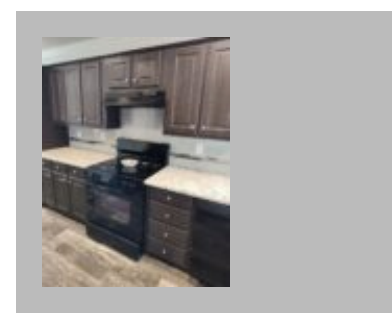

(877)645-4500
www.jandmhomes.com

Aspen Butte

Redmond
1690 N HIGHWAY 97, REDMOND, OR 97756-1201
Phone: (541) 548-5511
redmond@jandmhomes.com

Details

City : Redmond
Year Built : 2024
Manufacturer : Golden West
Bedrooms : 3
Bathrooms : 2
Home Size : 27x48
Square Feet : 1,296
New Home Display Model? : Yes
Status : Available
Our Reference # : Redmond Lot Model- Aspen Butte
Carpeted Floors : Yes
Dishwasher : Yes
Microwave : Yes
One Piece Fibertub Shower : Yes
Refrigerator : Yes
Tile Edge and Backsplash : Yes