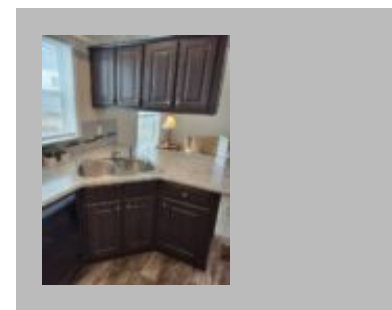

(877)645-4500
www.jandmhomes.com

Aspen Butte

Redmond
1690 N HIGHWAY 97, REDMOND, OR 97756-1201
Phone: (541) 548-5511
redmond@jandmhomes.com

Details

City : Redmond
Year Built : 2024
Manufacturer : Golden West
Bedrooms : 3
Bathrooms : 2
Home Size : 27x48
Square Feet : 1,296
New Home Display Model? : Yes
Status : Available
Our Reference # : Redmond Lot Model- Aspen Butte
Carpeted Floors : Yes
Dishwasher : Yes
Microwave : Yes
One Piece Fibertub Shower : Yes
Refrigerator : Yes
Tile Edge and Backsplash : Yes