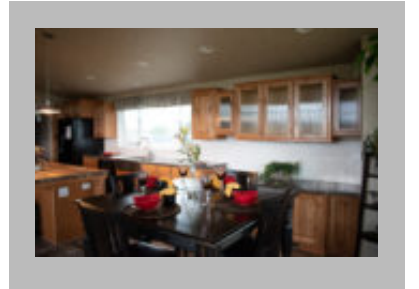

New Prow Porch- Coming Soon!

Albany
33213 HWY 34 SE, ALBANY, OR 97322-7233
Phone: (541) 928-1471
Fax: (541) 928-1495
Email: albany@jandmhomes.com

Details

Listing Agent Email : mbrown@jandmhomes.com
City : Albany
Year Built : 2019
Manufacturer : Golden West
Bedrooms : 3
Bathrooms : 2
Home Size : 27x68
Square Feet : 1,512
New Home Display Model? : Yes
Our Reference # : Albany Lot Model-New one Coming Soon
Dishwasher : Yes
Island Counter : Yes
Microwave : Yes
Refrigerator : Yes
Tile Edge and Backsplash : Yes