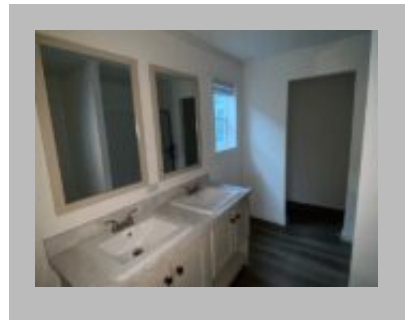

### \$151,900

**3 Homes Available for Immediate  
Delivery at this price!**

4 OR 5 BEDROOM VERSIONS AVAILABLE AT THE SAME COST

*"The Hey Jude"*  
**1920 sq. ft.**

After these are homes are sold the Reorder Price is \$153,900

## Details

- Year Built : 2024
- Manufacturer : Marlette
- Bedrooms : 4
- Bathrooms : 2
- Home Size : 27x72
- Square Feet : 1,920
- New Home Display Model? : Yes
- Status : Available
- Our Reference # : Hey Jude Lot Model- Woodland, Albany & Redmond
- Carpeted Floors : Yes
- Dishwasher : Yes
- Island Counter : Yes
- Microwave : Yes
- One Piece Fibertub Shower : Yes
- Refrigerator : Yes