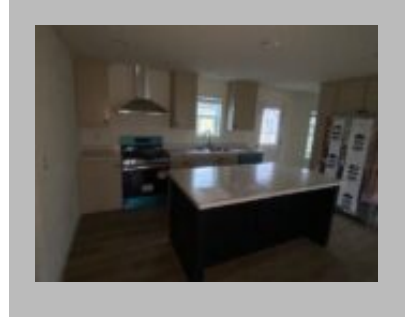

## Details

- Year Built : 2024
- Manufacturer : Marlette
- Bedrooms : 4
- Bathrooms : 2
- Home Size : 27x72
- Square Feet : 1,920
- New Home Display Model? : Yes
- Status : Available
- Our Reference # : Hey Jude Lot Model- Woodland, Albany & Redmond
- Carpeted Floors : Yes
- Dishwasher : Yes
- Island Counter : Yes
- Microwave : Yes
- One Piece Fibertub Shower : Yes
- Refrigerator : Yes