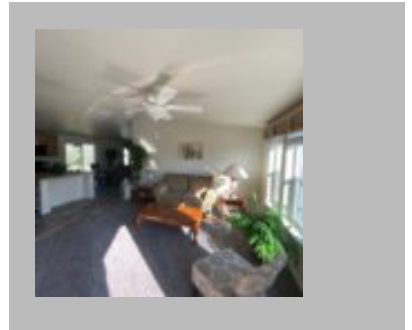

(877)645-4500
www.jandmhomes.com

Moscato- Model #8

McMinnville
1120 SW OLD SHERIDAN RD, McMINNVILLE, OR 97128-9171
Phone: (503) 435-2300
Email: mcminnville@jandmhomes.com

Details

City : McMinnville
Year Built : 2019
Manufacturer : Marlette
Bedrooms : 3
Bathrooms : 2
Home Size : 27x60
Square Feet : 1,596
Status : Available
Carpeted Floors : Yes
Dishwasher : Yes
Garden Tub : Yes
Island Counter : Yes
One Piece Fibertub Shower : Yes
Refrigerator : Yes
Tile Edge and Backsplash : Yes