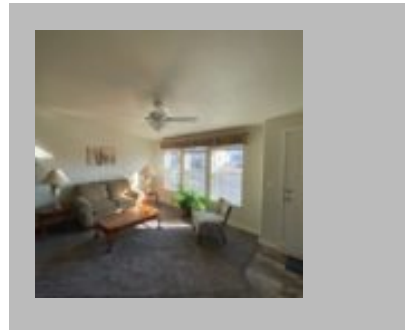

(877)645-4500
www.jandmhomes.com

Moscato- Model #8

McMinnville
1120 SW OLD SHERIDAN RD, McMINNVILLE, OR 97128-9171
Phone: (503) 435-2300
Email: mcminnville@jandmhomes.com

Details

City : McMinnville
Year Built : 2019
Manufacturer : Marlette
Bedrooms : 3
Bathrooms : 2
Home Size : 27x60
Square Feet : 1,596
Status : Available
Carpeted Floors : Yes
Dishwasher : Yes
Garden Tub : Yes
Island Counter : Yes
One Piece Fibertub Shower : Yes
Refrigerator : Yes
Tile Edge and Backsplash : Yes