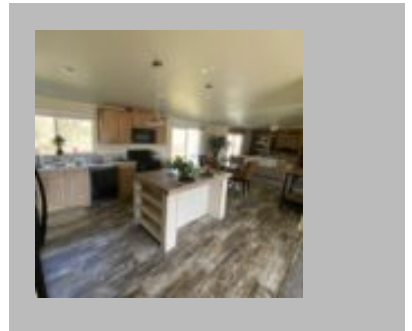

(877)645-4500
www.jandmhomes.com

Moscato- Model #8

McMinnville
1120 SW OLD SHERIDAN RD, McMINNVILLE, OR 97128-9171
Phone: (503) 435-2300
Email: mcminnville@jandmhomes.com

Details

City : McMinnville
Year Built : 2019
Manufacturer : Marlette
Bedrooms : 3
Bathrooms : 2
Home Size : 27x60
Square Feet : 1,596
Status : Available
Carpeted Floors : Yes
Dishwasher : Yes
Garden Tub : Yes
Island Counter : Yes
One Piece Fibertub Shower : Yes
Refrigerator : Yes
Tile Edge and Backsplash : Yes