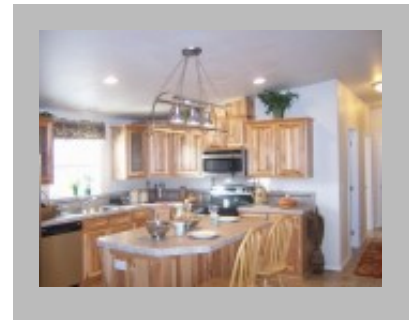

Lily

Albany
33213 HWY 34 SE, ALBANY, OR 97322-7233
Phone: (541) 928-1471
Fax: (541) 928-1495
Email: albany@jandmhomes.com

Details

Manufacturer : Marlette
Bedrooms : 3
Bathrooms : 2
Home Size : 30 x 70
Square Feet : 2,100
New Home Display Model? : No
Our Reference # : Lily
Short description : This is our most popular home. NEW Lily WILL BE COMING SOON!
Carpeted Floors : Yes
Dishwasher : Yes
Garden Tub : Yes
Island Counter : Yes
Microwave : Yes
One Piece Fibertub Shower : Yes
Refrigerator : Yes
Utility Sink : Yes