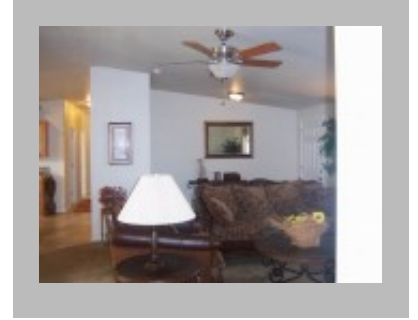

Lily

Albany
33213 HWY 34 SE, ALBANY, OR 97322-7233
Phone: (541) 928-1471
Fax: (541) 928-1495
Email: albany@jandmhomes.com

Details

Manufacturer : Marlette
Bedrooms : 3
Bathrooms : 2
Home Size : 30 x 70
Square Feet : 2,100
New Home Display Model? : No
Our Reference # : Lily
Short description : This is our most popular home. NEW Lily WILL BE COMING SOON!
Carpeted Floors : Yes
Dishwasher : Yes
Garden Tub : Yes
Island Counter : Yes
Microwave : Yes
One Piece Fibertub Shower : Yes
Refrigerator : Yes
Utility Sink : Yes