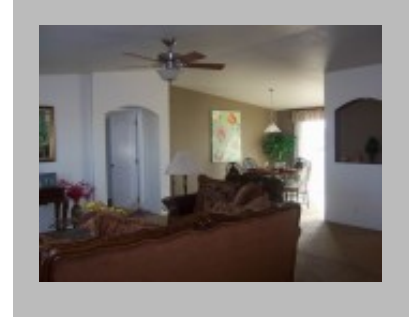

Lily

Albany
33213 HWY 34 SE, ALBANY, OR 97322-7233
Phone: (541) 928-1471
Fax: (541) 928-1495
Email: albany@jandmhomes.com

Details

Manufacturer : Marlette
Bedrooms : 3
Bathrooms : 2
Home Size : 30 x 70
Square Feet : 2,100
New Home Display Model? : No
Our Reference # : Lily
Short description : This is our most popular home. NEW Lily WILL BE COMING SOON!
Carpeted Floors : Yes
Dishwasher : Yes
Garden Tub : Yes
Island Counter : Yes
Microwave : Yes
One Piece Fibertub Shower : Yes
Refrigerator : Yes
Utility Sink : Yes