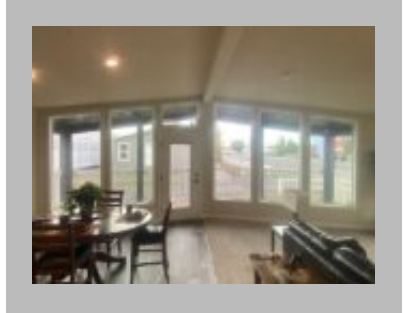

(877)645-4500
www.jandmhomes.com

Mt. Lodge II

Redmond
1690 N HIGHWAY 97, REDMOND, OR 97756-1201
Phone: (541) 548-5511
redmond@jandmhomes.com

Details

Listing Agent Email : jsteiner@jandmhomes.com
City : Redmond
Manufacturer : Golden West
Bedrooms : 3
Bathrooms : 2
Square Feet : 1,512
New Home Display Model? : Yes
Status : Available
Our Reference # : Mt. Lodge II- Redmond Lot Model
Carpeted Floors : Yes
Dishwasher : Yes
Fireplace : Yes
Microwave : Yes
Refrigerator : Yes