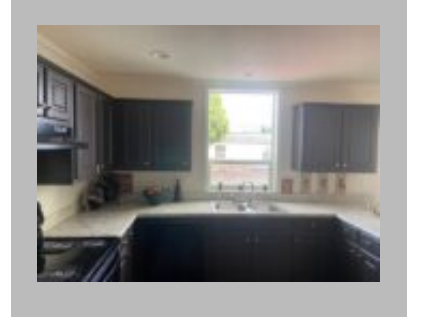

Lot Model #2

Woodland
1351 PACIFIC AVE, WOODLAND, WA 98674-8462
Phone: (360) 225-4500
Fax: 360-225-0601
Email: woodland@jandmhomes.com

Details

City : Woodland
Year Built : 2023
Manufacturer : Golden West
Bedrooms : 2
Bathrooms : 2
Home Size : 27x44
Square Feet : 1,167
New Home Display Model? : Yes
Status : Sold
Our Reference # : Lot Model #2
Pantry : Yes
Carpeted Floors : Yes
Dishwasher : Yes
Microwave : Yes
One Piece Fibertub Shower : Yes
Refrigerator : Yes