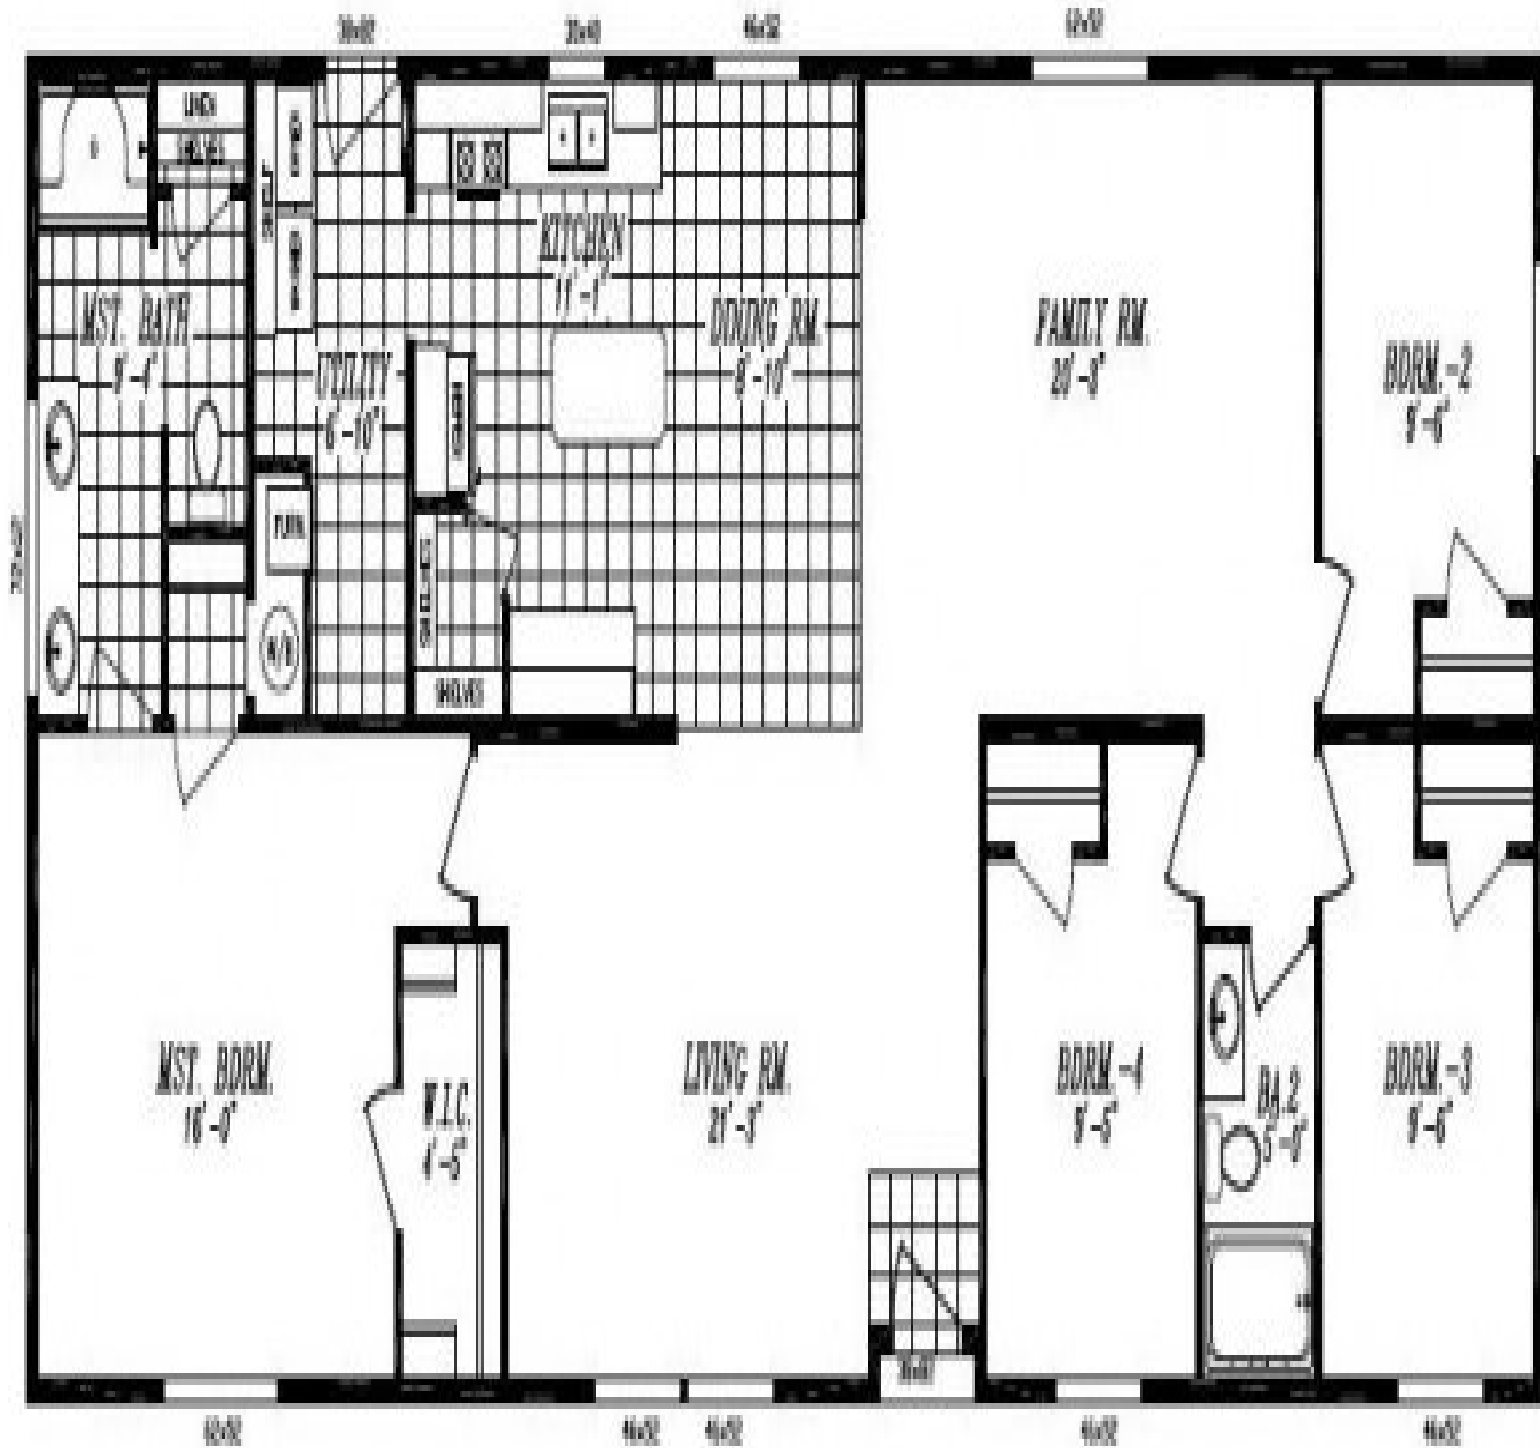

Maplewood II

Oregon City
15815 POPE LN, Oregon City, OR 97045-1007
Phone: (503) 722-4500
Fax: (503) 722-9878
Email: oregoncity@jandmhomes.com

Details

Manufacturer : Marlette

Bedrooms : 4

Bathrooms : 2

Home Size : 27 x 68

Square Feet : 1,836

New Home Display Model? : No

Our Reference # : Maplewood II

Short description : Beautiful big 4 bedroom, 2 bath home. We've added a 20' Dormer & Raised Panel Shutters with 16" Front Eaves. Now on display in Oregon City

Pantry : Yes

Carpeted Floors : Yes

Dishwasher : Yes

Island Counter : Yes

Microwave : Yes

One Piece Fibertub Shower : Yes

Refrigerator : Yes

Tile Edge and Backsplash : Yes