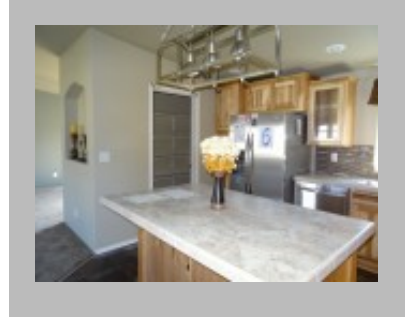

(877)645-4500
www.jandmhomes.com

Cowlitz - Past Lot Model

Woodland
1351 PACIFIC AVE, WOODLAND, WA 98674-8462
Phone: (360) 225-4500
Fax: 360-225-0601
Email: woodland@jandmhomes.com

Details

City : Woodland
Manufacturer : Marlette
Bedrooms : 3
Bathrooms : 2
Home Size : 30'-0" x 70'-0"
Square Feet : 2,100
New Home Display Model? : No
Status : Sold
Our Reference # : Cowlitz
Pantry : Yes
Carpeted Floors : Yes
Dishwasher : Yes
Garden Tub : Yes
Island Counter : Yes
Microwave : Yes
One Piece Fibertub Shower : Yes
Refrigerator : Yes
Tile Edge and Backsplash : Yes
Utility Sink : Yes