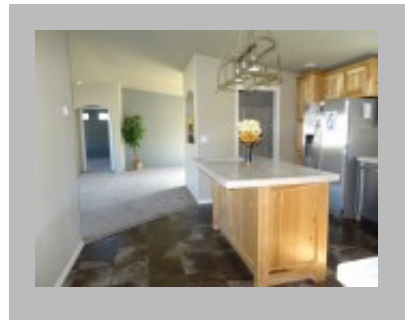

(877)645-4500
www.jandmhomes.com

Cowlitz - Past Lot Model

Woodland
1351 PACIFIC AVE, WOODLAND, WA 98674-8462
Phone: (360) 225-4500
Fax: 360-225-0601
Email: woodland@jandmhomes.com

Details

City : Woodland
Manufacturer : Marlette
Bedrooms : 3
Bathrooms : 2
Home Size : 30'-0" x 70'-0"
Square Feet : 2,100
New Home Display Model? : No
Status : Sold
Our Reference # : Cowlitz
Pantry : Yes
Carpeted Floors : Yes
Dishwasher : Yes
Garden Tub : Yes
Island Counter : Yes
Microwave : Yes
One Piece Fibertub Shower : Yes
Refrigerator : Yes
Tile Edge and Backsplash : Yes
Utility Sink : Yes