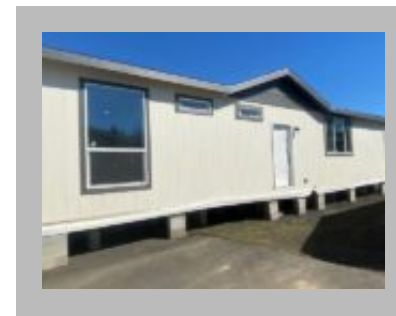

(877)645-4500
www.jandmhomes.com

The Dressel- Lot Model #1

McMinnville
1120 SW OLD SHERIDAN RD, McMINNVILLE, OR 97128-9171
Phone: (503) 435-2300
Email: mcminnville@jandmhomes.com

Details

City : McMinnville
Year Built : 2024
Manufacturer : Golden West
Bedrooms : 3
Bathrooms : 2
Home Size : 27x56
Square Feet : 1,458
New Home Display Model? : Yes
Status : Available
Our Reference # : The Dressel - Display #1
Carpeted Floors : Yes
Dishwasher : Yes
Disposal : Yes
Island Counter : Yes
Microwave : Yes
One Piece Fibertub Shower : Yes
Refrigerator : Yes
Tile Edge and Backsplash : Yes