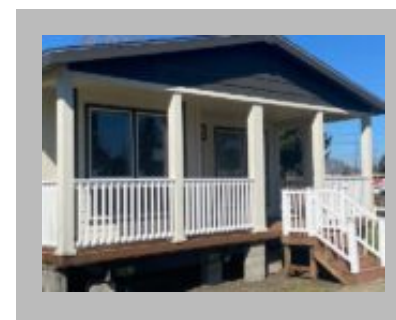

(877)645-4500
www.jandmhomes.com

The Dressel- Lot Model #1

McMinnville
1120 SW OLD SHERIDAN RD, McMINNVILLE, OR 97128-9171
Phone: (503) 435-2300
Email: mcminnville@jandmhomes.com

Details

City : McMinnville
Year Built : 2024
Manufacturer : Golden West
Bedrooms : 3
Bathrooms : 2
Home Size : 27x56
Square Feet : 1,458
New Home Display Model? : Yes
Status : Available
Our Reference # : The Dressel - Display #1
Carpeted Floors : Yes
Dishwasher : Yes
Disposal : Yes
Island Counter : Yes
Microwave : Yes
One Piece Fibertub Shower : Yes
Refrigerator : Yes
Tile Edge and Backsplash : Yes