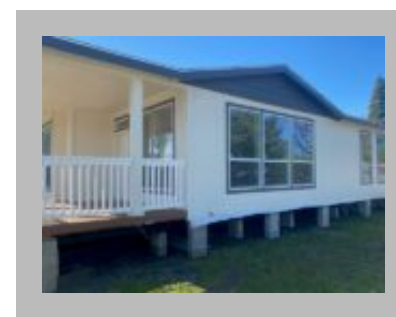

(877)645-4500
www.jandmhomes.com

The Dressel- Lot Model #1

McMinnville
1120 SW OLD SHERIDAN RD, McMINNVILLE, OR 97128-9171
Phone: (503) 435-2300
Email: mcminnville@jandmhomes.com

Details

City : McMinnville
Year Built : 2024
Manufacturer : Golden West
Bedrooms : 3
Bathrooms : 2
Home Size : 27x56
Square Feet : 1,458
New Home Display Model? : Yes
Status : Available
Our Reference # : The Dressel - Display #1
Carpeted Floors : Yes
Dishwasher : Yes
Disposal : Yes
Island Counter : Yes
Microwave : Yes
One Piece Fibertub Shower : Yes
Refrigerator : Yes
Tile Edge and Backsplash : Yes