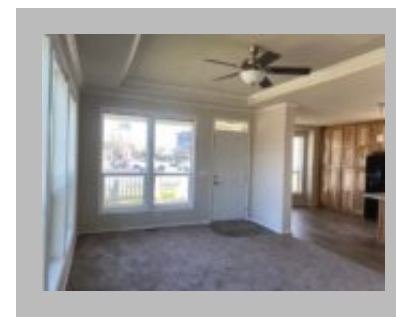

(877)645-4500
www.jandmhomes.com

The Dressel- Lot Model #1

McMinnville
1120 SW OLD SHERIDAN RD, McMINNVILLE, OR 97128-9171
Phone: (503) 435-2300
Email: mcminnville@jandmhomes.com

Details

City : McMinnville
Year Built : 2024
Manufacturer : Golden West
Bedrooms : 3
Bathrooms : 2
Home Size : 27x56
Square Feet : 1,458
New Home Display Model? : Yes
Status : Available
Our Reference # : The Dressel - Display #1
Carpeted Floors : Yes
Dishwasher : Yes
Disposal : Yes
Island Counter : Yes
Microwave : Yes
One Piece Fibertub Shower : Yes
Refrigerator : Yes
Tile Edge and Backsplash : Yes