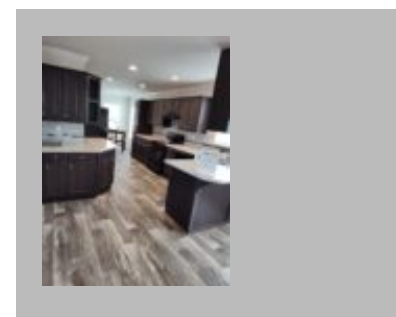

(877)645-4500
www.jandmhomes.com

Aspen Butte

Redmond
1690 N HIGHWAY 97, REDMOND, OR 97756-1201
Phone: (541) 548-5511
redmond@jandmhomes.com

Details

City : Redmond
Year Built : 2024
Manufacturer : Golden West
Bedrooms : 3
Bathrooms : 2
Home Size : 27x48
Square Feet : 1,296
New Home Display Model? : Yes
Status : Available
Our Reference # : Redmond Lot Model- Aspen Butte
Carpeted Floors : Yes
Dishwasher : Yes
Microwave : Yes
One Piece Fibertub Shower : Yes
Refrigerator : Yes
Tile Edge and Backsplash : Yes