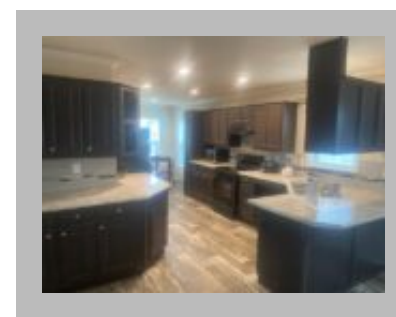

(877)645-4500
www.jandmhomes.com

Aspen Butte

Redmond
1690 N HIGHWAY 97, REDMOND, OR 97756-1201
Phone: (541) 548-5511
redmond@jandmhomes.com

Details

City : Redmond
Year Built : 2024
Manufacturer : Golden West
Bedrooms : 3
Bathrooms : 2
Home Size : 27x48
Square Feet : 1,296
New Home Display Model? : Yes
Status : Available
Our Reference # : Redmond Lot Model- Aspen Butte
Carpeted Floors : Yes
Dishwasher : Yes
Microwave : Yes
One Piece Fibertub Shower : Yes
Refrigerator : Yes
Tile Edge and Backsplash : Yes