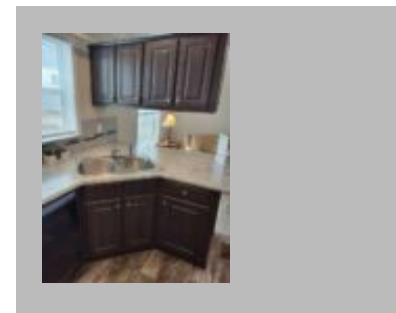

(877)645-4500
www.jandmhomes.com

Aspen Butte

Redmond
1690 N HIGHWAY 97, REDMOND, OR 97756-1201
Phone: (541) 548-5511
redmond@jandmhomes.com

Details

City : Redmond
Year Built : 2024
Manufacturer : Golden West
Bedrooms : 3
Bathrooms : 2
Home Size : 27x48
Square Feet : 1,296
New Home Display Model? : Yes
Status : Available
Our Reference # : Redmond Lot Model- Aspen Butte
Carpeted Floors : Yes
Dishwasher : Yes
Microwave : Yes
One Piece Fibertub Shower : Yes
Refrigerator : Yes
Tile Edge and Backsplash : Yes