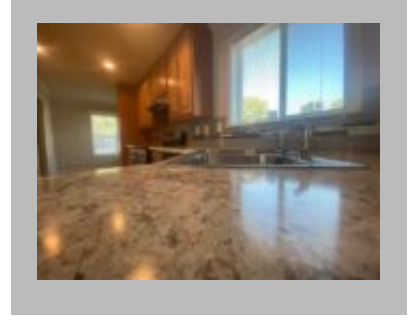

(877)645-4500
www.jandmhomes.com

The Riesling- Lot Model #3

McMinnville
1120 SW OLD SHERIDAN RD, McMINNVILLE, OR 97128-9171
Phone: (503) 435-2300
Email: mcminnville@jandmhomes.com

Details

City : McMinnville
Year Built : 2024
Manufacturer : Golden West
Bedrooms : 3
Bathrooms : 2
New Home Display Model? : Yes
Status : Available
Our Reference # : Riesling #3Lot Model- McMinnville
Carpeted Floors : Yes
Dishwasher : Yes
Microwave : Yes
One Piece Fibertub Shower : Yes
Refrigerator : Yes