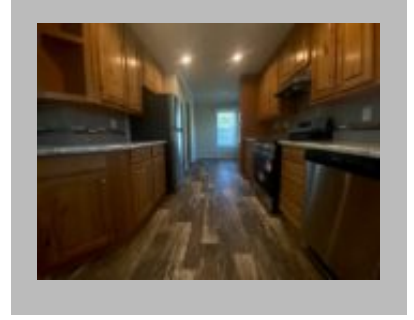

(877)645-4500
www.jandmhomes.com

The Riesling- Lot Model #3

McMinnville
1120 SW OLD SHERIDAN RD, McMINNVILLE, OR 97128-9171
Phone: (503) 435-2300
Email: mcminnville@jandmhomes.com

Details

City : McMinnville
Year Built : 2024
Manufacturer : Golden West
Bedrooms : 3
Bathrooms : 2
New Home Display Model? : Yes
Status : Available
Our Reference # : Riesling #3Lot Model- McMinnville
Carpeted Floors : Yes
Dishwasher : Yes
Microwave : Yes
One Piece Fibertub Shower : Yes
Refrigerator : Yes