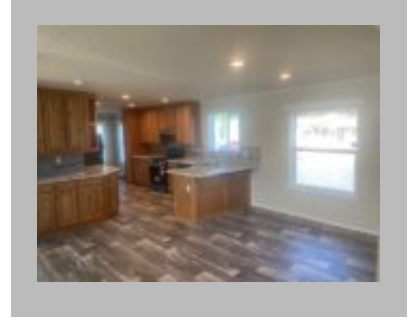

(877)645-4500
www.jandmhomes.com

The Riesling- Lot Model #3

McMinnville
1120 SW OLD SHERIDAN RD, McMINNVILLE, OR 97128-9171
Phone: (503) 435-2300
Email: mcminnville@jandmhomes.com

Details

City : McMinnville
Year Built : 2024
Manufacturer : Golden West
Bedrooms : 3
Bathrooms : 2
New Home Display Model? : Yes
Status : Available
Our Reference # : Riesling #3Lot Model- McMinnville
Carpeted Floors : Yes
Dishwasher : Yes
Microwave : Yes
One Piece Fibertub Shower : Yes
Refrigerator : Yes