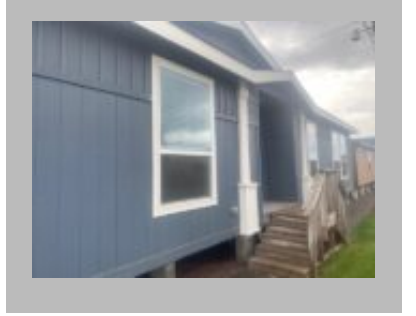

(877)645-4500
www.jandmhomes.com

Mt. Rainier Lot Model- BLOWOUT clearance!

Redmond
1690 N HIGHWAY 97, REDMOND, OR 97756-1201
Phone: (541) 548-5511
redmond@jandmhomes.com

Details

Listing Agent Email : jsteiner@jandmhomes.com
City : Redmond
Year Built : 2023
Manufacturer : Marlette
Bedrooms : 3
Bathrooms : 3
Home Size : 26'8x68'
Square Feet : 1,792
New Home Display Model? : Yes
Status : Available
Our Reference # : Mt. Rainier- Redmond Lot Model
Carpeted Floors : Yes
Dishwasher : Yes
Microwave : Yes
Refrigerator : Yes
Tile Edge and Backsplash : Yes
Utility Sink : Yes