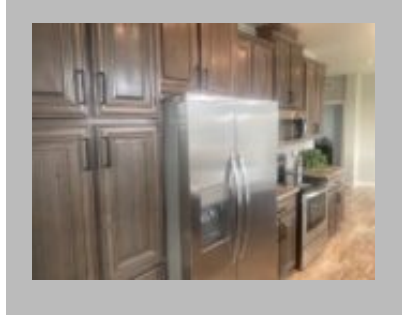

(877)645-4500
www.jandmhomes.com

Mt. Rainier Lot Model- BLOWOUT clearance!

Redmond
1690 N HIGHWAY 97, REDMOND, OR 97756-1201
Phone: (541) 548-5511
redmond@jandmhomes.com

Details

Listing Agent Email : jsteiner@jandmhomes.com
City : Redmond
Year Built : 2023
Manufacturer : Marlette
Bedrooms : 3
Bathrooms : 3
Home Size : 26'8x68'
Square Feet : 1,792
New Home Display Model? : Yes
Status : Available
Our Reference # : Mt. Rainier- Redmond Lot Model
Carpeted Floors : Yes
Dishwasher : Yes
Microwave : Yes
Refrigerator : Yes
Tile Edge and Backsplash : Yes
Utility Sink : Yes