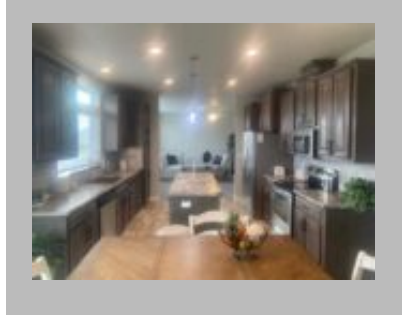

(877)645-4500
www.jandmhomes.com

Mt. Rainier Lot Model- BLOWOUT clearance!

Redmond
1690 N HIGHWAY 97, REDMOND, OR 97756-1201
Phone: (541) 548-5511
redmond@jandmhomes.com

Details

Listing Agent Email : jsteiner@jandmhomes.com
City : Redmond
Year Built : 2023
Manufacturer : Marlette
Bedrooms : 3
Bathrooms : 3
Home Size : 26'8x68'
Square Feet : 1,792
New Home Display Model? : Yes
Status : Available
Our Reference # : Mt. Rainier- Redmond Lot Model
Carpeted Floors : Yes
Dishwasher : Yes
Microwave : Yes
Refrigerator : Yes
Tile Edge and Backsplash : Yes
Utility Sink : Yes