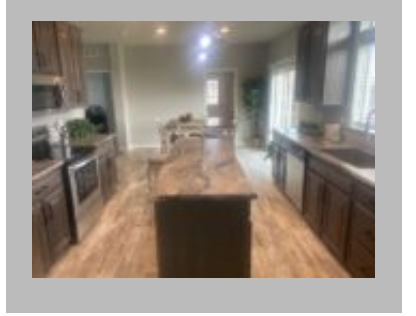

(877)645-4500
www.jandmhomes.com

Mt. Rainier Lot Model- BLOWOUT clearance!

Redmond
1690 N HIGHWAY 97, REDMOND, OR 97756-1201
Phone: (541) 548-5511
redmond@jandmhomes.com

Details

Listing Agent Email : jsteiner@jandmhomes.com
City : Redmond
Year Built : 2023
Manufacturer : Marlette
Bedrooms : 3
Bathrooms : 3
Home Size : 26'8x68'
Square Feet : 1,792
New Home Display Model? : Yes
Status : Available
Our Reference # : Mt. Rainier- Redmond Lot Model
Carpeted Floors : Yes
Dishwasher : Yes
Microwave : Yes
Refrigerator : Yes
Tile Edge and Backsplash : Yes
Utility Sink : Yes