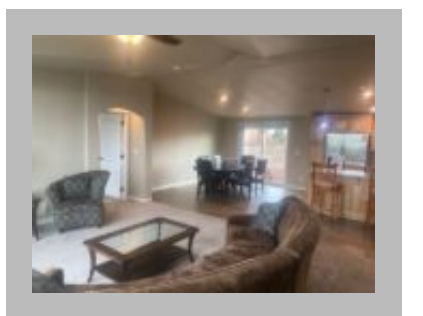

(877)645-4500
www.jandmhomes.com

Mt. Hood

Redmond
1690 N HIGHWAY 97, REDMOND, OR 97756-1201
Phone: (541) 548-5511
redmond@jandmhomes.com

Details

City : Redmond
Year Built : 2023
Manufacturer : Marlette
Bedrooms : 3
Bathrooms : 2
Home Size : 30x70
Square Feet : 2,100
New Home Display Model? : Yes
Status : Available
Our Reference # : Mt. Hood Lot Model- Redmond
Carpeted Floors : Yes
Dishwasher : Yes
Disposal : Yes
Garden Tub : Yes
Island Counter : Yes
Microwave : Yes
One Piece Fibertub Shower : Yes
Refrigerator : Yes
Tile Edge and Backsplash : Yes
Utility Sink : Yes