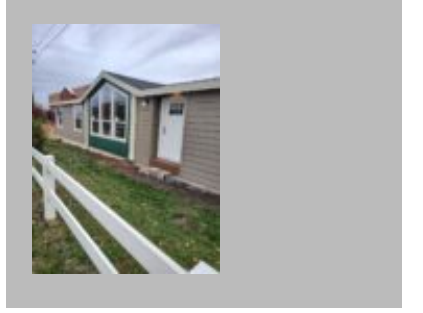

(877)645-4500
www.jandmhomes.com

Mt. Hood

Redmond
1690 N HIGHWAY 97, REDMOND, OR 97756-1201
Phone: (541) 548-5511
redmond@jandmhomes.com

Details

City : Redmond
Year Built : 2023
Manufacturer : Marlette
Bedrooms : 3
Bathrooms : 2
Home Size : 30x70
Square Feet : 2,100
New Home Display Model? : Yes
Status : Available
Our Reference # : Mt. Hood Lot Model- Redmond
Carpeted Floors : Yes
Dishwasher : Yes
Disposal : Yes
Garden Tub : Yes
Island Counter : Yes
Microwave : Yes
One Piece Fibertub Shower : Yes
Refrigerator : Yes
Tile Edge and Backsplash : Yes
Utility Sink : Yes