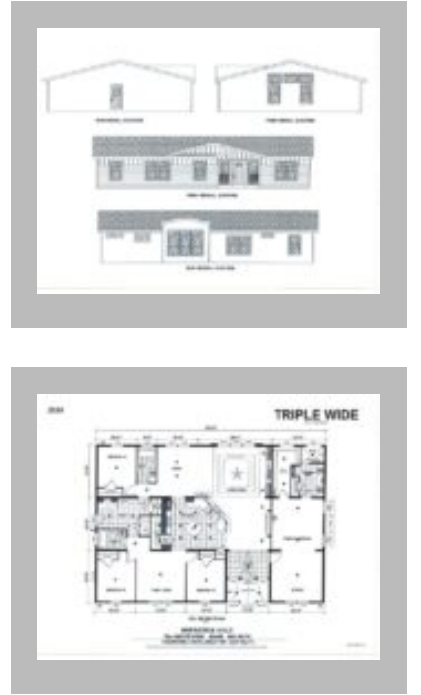

(877)645-4500
www.jandmhomes.com

New Lot Model- COMING SOON!

2024

TRIPLE WIDE

INSPIRATION **GOLE**
The WHITE PINE 40x60 ING 601K
3 BEDROOM, 3 BATH, GREAT RM - 2,347 SQ. FT.

REV 02/2023 02

Woodland
1351 PACIFIC AVE, WOODLAND, WA 98674-8462
Phone: (360) 225-4500
Fax: 360-225-0601
Email: woodland@jandmhomes.com

Details

City : Woodland
Year Built : 2024
Manufacturer : Golden West
Bedrooms : 4
Bathrooms : 3
Home Size : 40x60
Square Feet : 2,347
New Home Display Model? : Yes
Status : Available
Our Reference # : Woodland Lot Model #6
Pantry : Yes
Carpeted Floors : Yes
Dishwasher : Yes
Island Counter : Yes
Microwave : Yes
One Piece Fibertub Shower : Yes
Refrigerator : Yes
Tile Edge and Backsplash : Yes