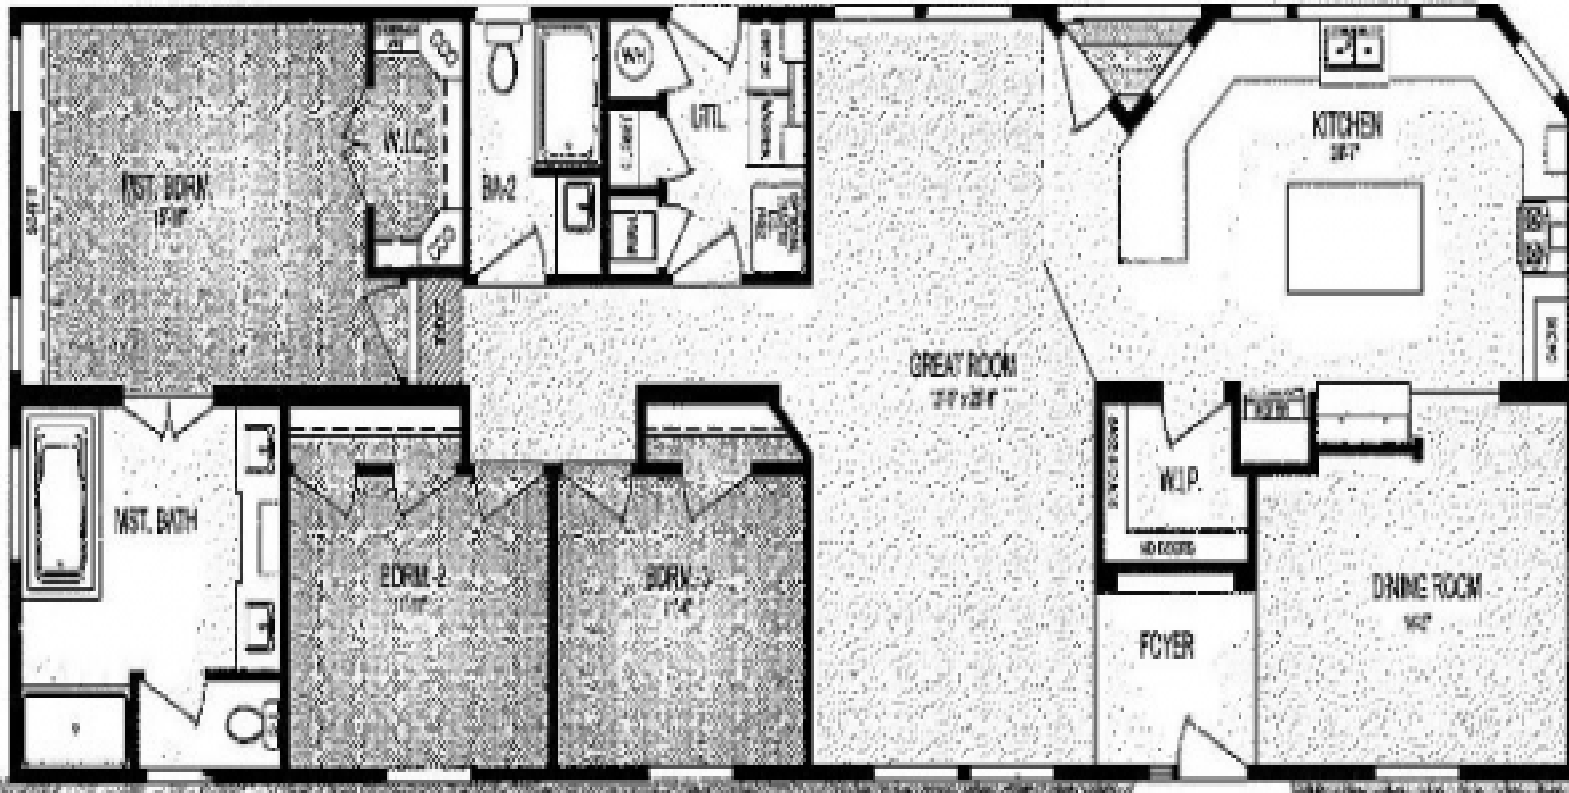

Azalea

Albany
33213 HWY 34 SE, ALBANY, OR 97322-7233
Phone: (541) 928-1471
Fax: (541) 928-1495
Email: albany@jandmhomes.com

Details

Manufacturer : Marlette

Bedrooms : 3

Bathrooms : 2

Home Size : 27 x 70

Square Feet : 1,845

New Home Display Model? : No

Status : Available

Our Reference # : Azalea

Short description : Solid Wood Cabinets, Upgrade Exterior Package with Cedar Plank Accents. PLEASE CALL FOR CURRENT PRICING

Pantry : Yes

Carpeted Floors : Yes

Dishwasher : Yes

Island Counter : Yes

Microwave : Yes

Refrigerator : Yes