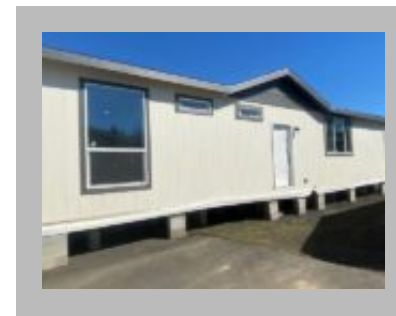

# The Dressel- Lot Model #1

McMinnville  
1120 SW OLD SHERIDAN RD, McMINNVILLE, OR 97128-9171  
Phone: (503) 435-2300  
Email: mcminnville@jandmhomes.com

## Details

City : McMinnville  
Year Built : 2024  
Manufacturer : Golden West  
Bedrooms : 3  
Bathrooms : 2  
Home Size : 27x56  
Square Feet : 1,458  
New Home Display Model? : Yes  
Status : Available  
Our Reference # : The Dressel - Display #1  
Carpeted Floors : Yes  
Dishwasher : Yes  
Disposal : Yes  
Island Counter : Yes  
Microwave : Yes  
One Piece Fibertub Shower : Yes  
Refrigerator : Yes  
Tile Edge and Backsplash : Yes