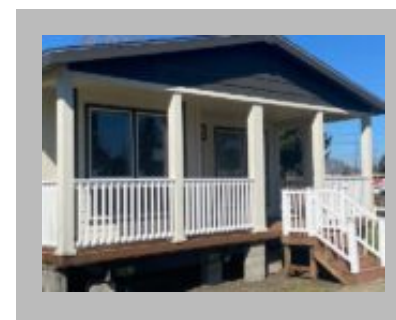

# The Dressel- Lot Model #1

McMinnville  
1120 SW OLD SHERIDAN RD, McMINNVILLE, OR 97128-9171  
Phone: (503) 435-2300  
Email: mcminnville@jandmhomes.com

## Details

City : McMinnville  
Year Built : 2024  
Manufacturer : Golden West  
Bedrooms : 3  
Bathrooms : 2  
Home Size : 27x56  
Square Feet : 1,458  
New Home Display Model? : Yes  
Status : Available  
Our Reference # : The Dressel - Display #1  
Carpeted Floors : Yes  
Dishwasher : Yes  
Disposal : Yes  
Island Counter : Yes  
Microwave : Yes  
One Piece Fibertub Shower : Yes  
Refrigerator : Yes  
Tile Edge and Backsplash : Yes