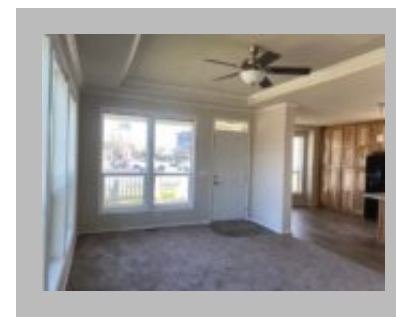

The Dressel- Lot Model #1

McMinnville
1120 SW OLD SHERIDAN RD, McMINNVILLE, OR 97128-9171
Phone: (503) 435-2300
Email: mcminnville@jandmhomes.com

Details

City : McMinnville
Year Built : 2024
Manufacturer : Golden West
Bedrooms : 3
Bathrooms : 2
Home Size : 27x56
Square Feet : 1,458
New Home Display Model? : Yes
Status : Available
Our Reference # : The Dressel - Display #1
Carpeted Floors : Yes
Dishwasher : Yes
Disposal : Yes
Island Counter : Yes
Microwave : Yes
One Piece Fibertub Shower : Yes
Refrigerator : Yes
Tile Edge and Backsplash : Yes