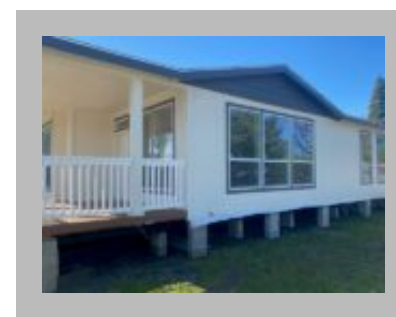

# The Dressel- Lot Model #1

McMinnville  
1120 SW OLD SHERIDAN RD, McMINNVILLE, OR 97128-9171  
Phone: (503) 435-2300  
Email: mcminnville@jandmhomes.com

## Details

City : McMinnville  
Year Built : 2024  
Manufacturer : Golden West  
Bedrooms : 3  
Bathrooms : 2  
Home Size : 27x56  
Square Feet : 1,458  
New Home Display Model? : Yes  
Status : Available  
Our Reference # : The Dressel - Display #1  
Carpeted Floors : Yes  
Dishwasher : Yes  
Disposal : Yes  
Island Counter : Yes  
Microwave : Yes  
One Piece Fibertub Shower : Yes  
Refrigerator : Yes  
Tile Edge and Backsplash : Yes