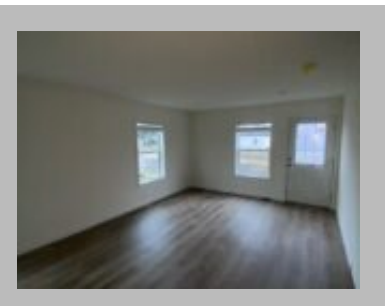

# \$152,900

**3 Homes Available for Immediate  
Delivery at this price!**

*"The Hey Jude"*  
1920 sq. ft.

Redmond  
1690 N HIGHWAY 97, REDMOND, OR 97756-1201  
Phone: (541) 548-5511  
redmond@jandmhomes.com

## Details

City : Redmond  
Year Built : 2024  
Manufacturer : Marlette  
Bedrooms : 3  
Bathrooms : 4/5  
Home Size : 27x72  
Square Feet : 1,920  
New Home Display Model? : Yes  
Status : Available  
Our Reference # : Hey Jude- Redmond Lot  
Carpeted Floors : Yes  
Dishwasher : Yes  
Island Counter : Yes  
Microwave : Yes  
One Piece Fibertub Shower : Yes  
Refrigerator : Yes