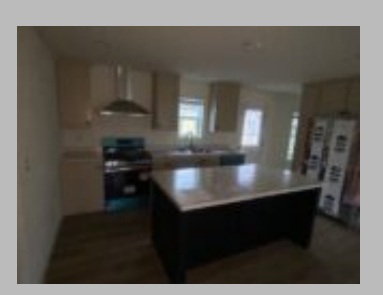

Albany
33213 HWY 34 SE, ALBANY, OR 97322-7233
Phone: (541) 928-1471
Fax: (541) 928-1495
Email: albany@jandmhomes.com

Details

City : Albany
Year Built : 2024
Manufacturer : Marlette
Bedrooms : 4/5
Bathrooms : 2
Home Size : 27x72
Square Feet : 1,920
New Home Display Model? : Yes
Status : Available
Our Reference # : Hey Jude- Albany Lot Model
Carpeted Floors : Yes
Dishwasher : Yes
Island Counter : Yes
Microwave : Yes
One Piece Fibertub Shower : Yes
Refrigerator : Yes