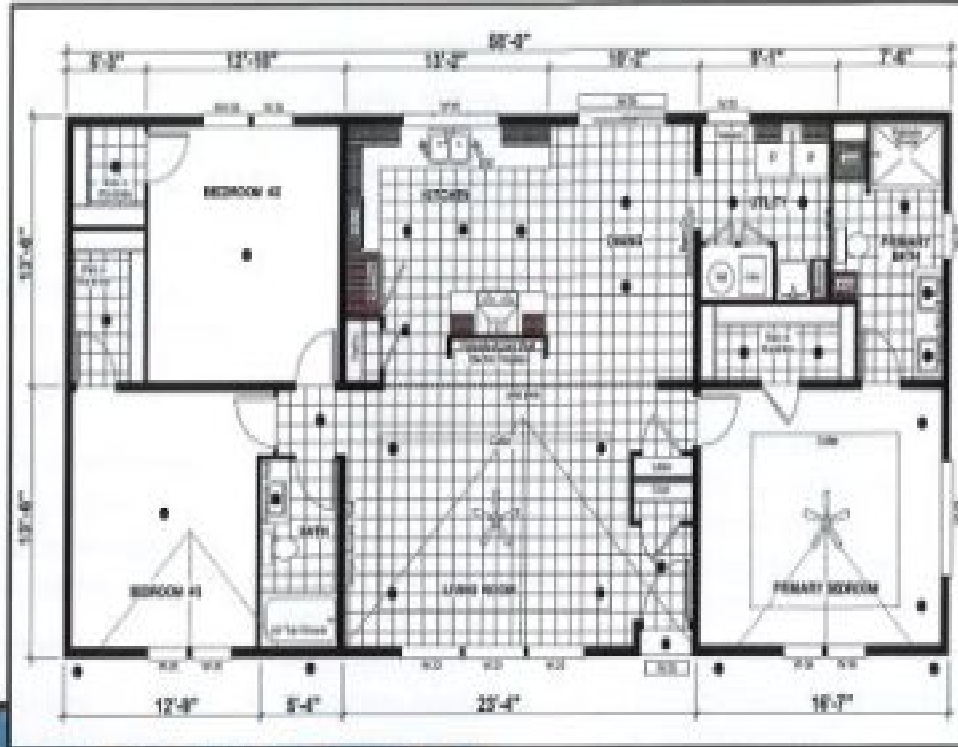

25TH Anniversary Model COMING SOON!

25 YEARS
PROVIDING
EXCELLENCE IN
MANUFACTURED
HOME SALES

360-225-4500

<https://www.jandmhomes.com/woodland/woodland/>

Woodland
1351 PACIFIC AVE, WOODLAND, WA 98674-8462
Phone: (360) 225-4500
Fax: 360-225-0601
Email: woodland@jandmhomes.com

Details

City : Woodland
Year Built : 2024
Manufacturer : Golden West
Bedrooms : 3
Bathrooms : 2
Home Size : 27x58
Square Feet : 1,560
New Home Display Model? : Yes
Status : Available
Our Reference # : 25TH Anniversary Lot model
Pantry : Yes
Carpeted Floors : Yes
Dishwasher : Yes
Fireplace : Yes
Microwave : Yes
One Piece Fibertub Shower : Yes
Refrigerator : Yes
Tile Edge and Backsplash : Yes