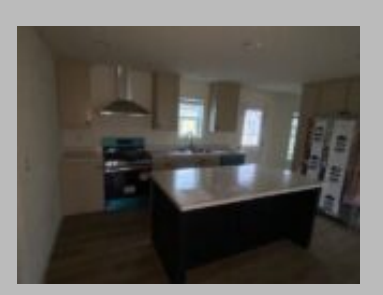

# **\$160,000**

**3 Homes Available for Immediate  
Delivery at this price!**

*"The Hey Jude"*  
1920 sq. ft.

## Details

- Year Built : 2024
- Manufacturer : Marlette
- Bedrooms : 4
- Bathrooms : 2
- Home Size : 27x72
- Square Feet : 1,920
- New Home Display Model? : Yes
- Status : Available
- Our Reference # : Hey Jude Lot Model- Woodland, Albany & Redmond
- Carpeted Floors : Yes
- Dishwasher : Yes
- Island Counter : Yes
- Microwave : Yes
- One Piece Fibertub Shower : Yes
- Refrigerator : Yes