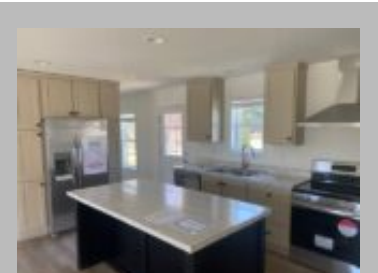

(877)645-4500
www.jandmhomes.com

Rocket Man Lot Model- AVAILABLE NOW- \$150,000

Tempo Series Sales Event!

\$150,000

**2 Homes Available for Immediate
Delivery at this price!**

"The Rocket Man"
1760 sq. ft.

Details

- Year Built : 2024
- Manufacturer : Marlette
- Bedrooms : 3
- Bathrooms : 2
- Home Size : 27x66
- Square Feet : 1,760
- New Home Display Model? : Yes
- Status : Available
- Our Reference # : Rocket Man Lot Model- McMinnville & Oregon City
- Carpeted Floors : Yes
- Dishwasher : Yes
- Island Counter : Yes
- Microwave : Yes
- One Piece Fibertub Shower : Yes
- Refrigerator : Yes