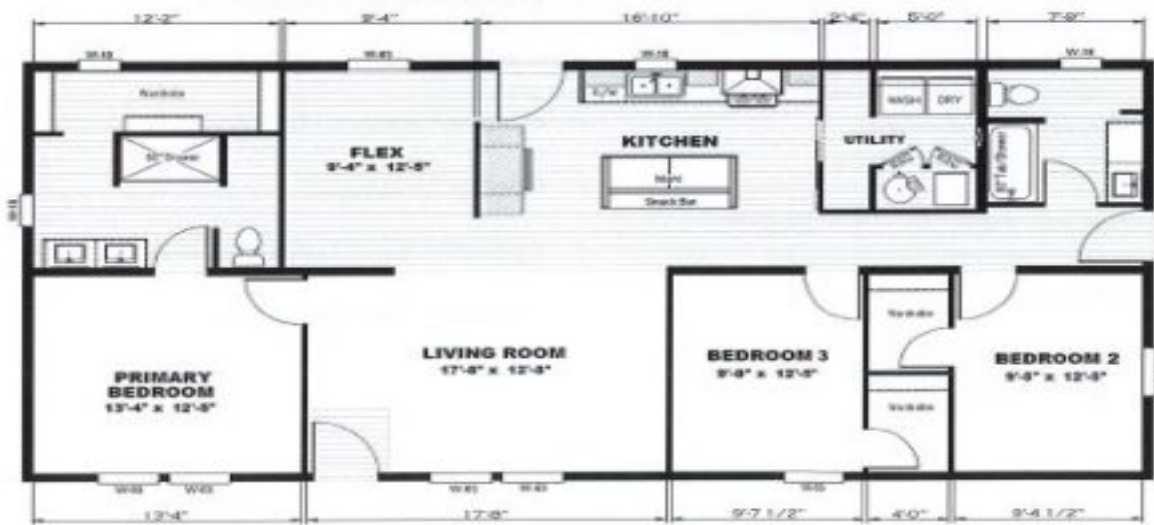

## \$135,000

**2 Homes Available for Immediate  
Delivery at this price!**

*"The Shout"*  
1493 sq. ft.

## Details

Year Built : 2024  
Manufacturer : Marlette  
Bedrooms : 3  
Bathrooms : 2  
Home Size : 27x56  
Square Feet : 1,493  
New Home Display Model? : Yes  
Status : Available  
Our Reference # : Lot Model Shout- McMinnville & Oregon City  
Carpeted Floors : Yes  
Dishwasher : Yes  
Island Counter : Yes  
One Piece Fibertub Shower : Yes