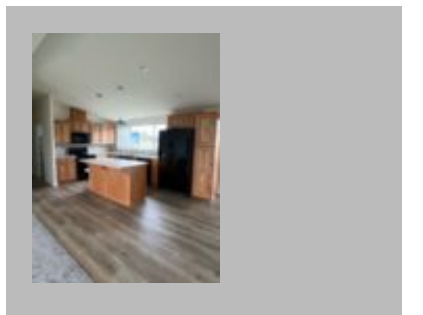

(877)645-4500
www.jandmhomes.com

Lot Model #1

Woodland
1351 PACIFIC AVE, WOODLAND, WA 98674-8462
Phone: (360) 225-4500
Fax: 360-225-0601
Email: woodland@jandmhomes.com

Details

City : Woodland
Year Built : 2024
Manufacturer : Golden West
Bedrooms : 3
Bathrooms : 2
Home Size : 27x68
Square Feet : 2,187
New Home Display Model? : Yes
Status : Available
Our Reference # : Lot Model #1- Woodland
Pantry : Yes
Carpeted Floors : Yes
Dishwasher : Yes
Garden Tub : Yes
Island Counter : Yes
Microwave : Yes
One Piece Fibertub Shower : Yes
Refrigerator : Yes