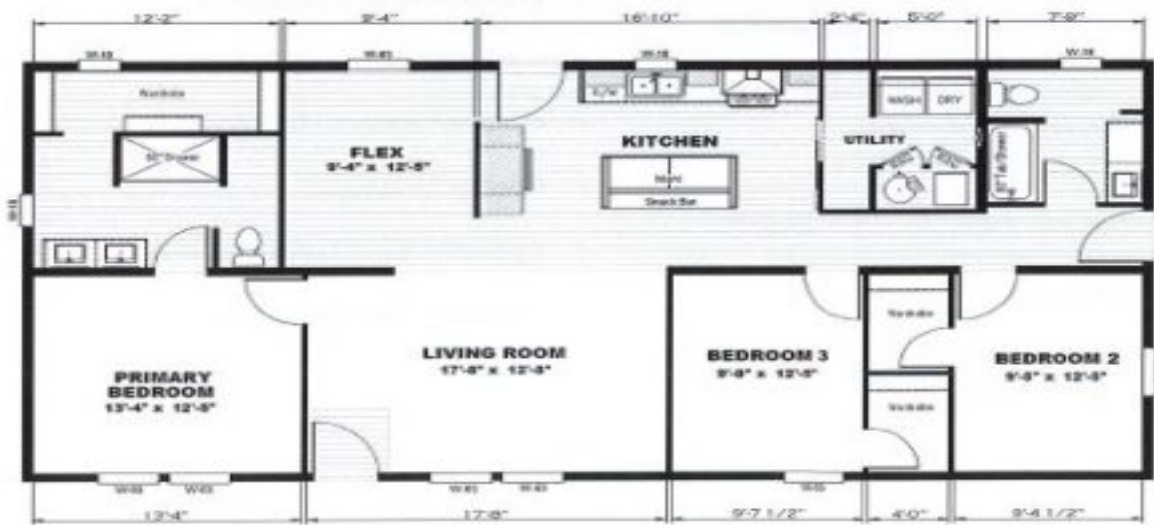

(877)645-4500
www.jandmhomes.com

The Shout- Available NOW!

Tempo Series Sales Event!

\$135,000

2 Homes Available for Immediate
Delivery at this price!

"The Shout"
1493 sq. ft.

McMinnville
1120 SW OLD SHERIDAN RD, McMINNVILLE, OR 97128-9171
Phone: (503) 435-2300
Email: mcminnville@jandmhomes.com

Details

City : McMinnville
Year Built : 2024
Manufacturer : Marlette
Bedrooms : 3
Bathrooms : 2
Home Size : 27x56
Square Feet : 1,512
New Home Display Model? : Yes
Status : Available
Our Reference # : The Shout- McMinnville
Carpeted Floors : Yes
Dishwasher : Yes
Island Counter : Yes
One Piece Fibertub Shower : Yes
Refrigerator : Yes