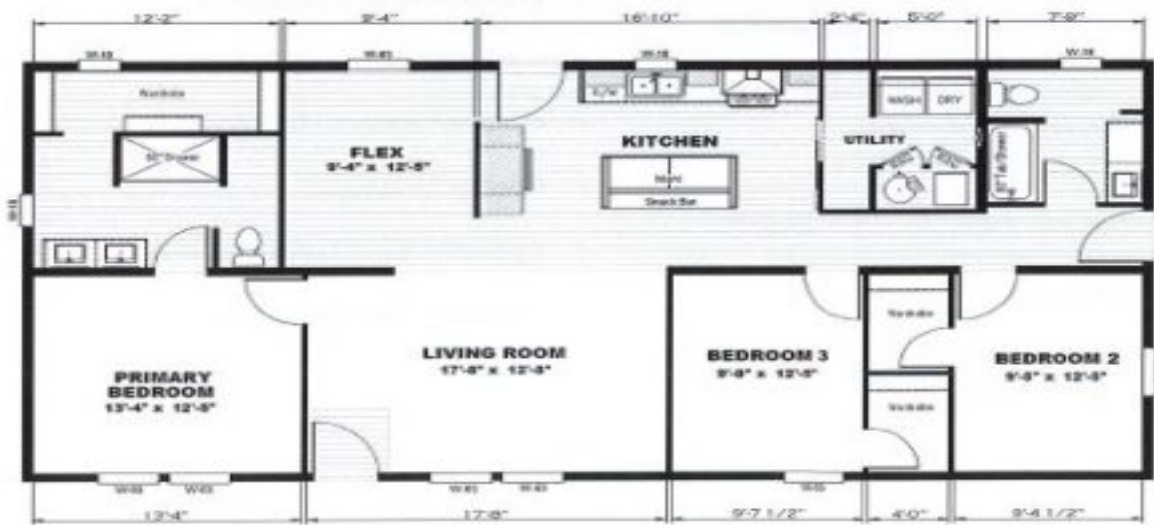

## **\$135,000**

**2 Homes Available for Immediate  
Delivery at this price!**

**"The Shout"  
1493 sq. ft.**

Albany  
33213 HWY 34 SE, ALBANY, OR 97322-7233  
Phone: (541) 928-1471  
Fax: (541) 928-1495  
Email: albany@jandmhomes.com

## Details

City : Albany  
Year Built : 2024  
Manufacturer : Marlette  
Bedrooms : 3  
Bathrooms : 2  
Home Size : 27x56  
Square Feet : 1,512  
New Home Display Model? : Yes  
Status : Available  
Our Reference # : The Shout- Albany Lot  
Carpeted Floors : Yes  
Dishwasher : Yes  
Island Counter : Yes  
One Piece Fibertub Shower : Yes  
Refrigerator : Yes