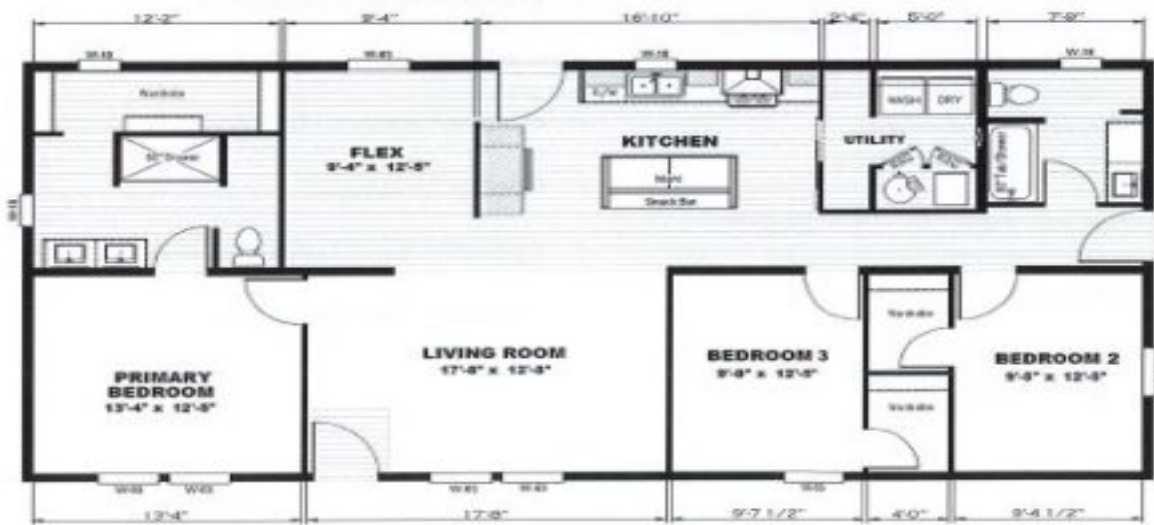

(877)645-4500
www.jandmhomes.com

The Shout- Available NOW!

Tempo Series Sales Event!

\$135,000

**2 Homes Available for Immediate
Delivery at this price!**

**"The Shout"
1493 sq. ft.**

Oregon City
15815 POPE LN, Oregon City, OR 97045-1007
Phone: (503) 722-4500
Fax: (503) 722-9878
Email: oregoncity@jandmhomes.com

Details

City : Oregon City
Year Built : 2024
Manufacturer : Marlette
Bedrooms : 3
Bathrooms : 2
Home Size : 27x56
Square Feet : 1,512
New Home Display Model? : Yes
Status : Available
Our Reference # : The Shout- Oregon City Lot Model
Carpeted Floors : Yes
Dishwasher : Yes
Island Counter : Yes
One Piece Fibertub Shower : Yes
Refrigerator : Yes