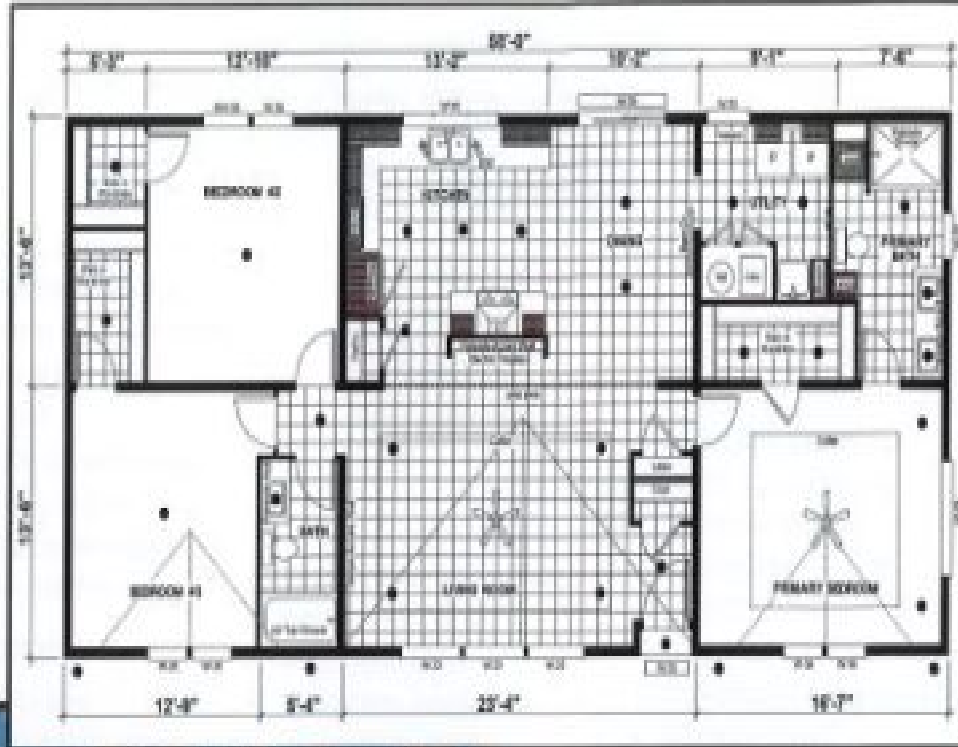

25TH Anniversary Model COMING SOON!

25 YEARS
PROVIDING
EXCELLENCE IN
MANUFACTURED
HOME SALES

360-225-4500

<https://www.jandmhomes.com/woodland/woodland/>