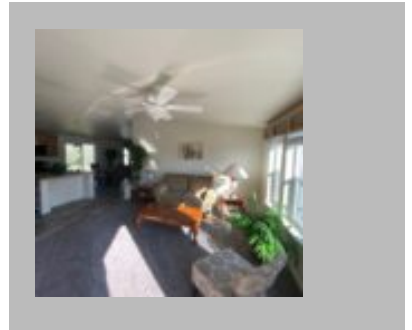

Moscato- Model #8

McMinnville
1120 SW OLD SHERIDAN RD, McMINNVILLE, OR 97128-9171
Phone: (503) 435-2300
Email: mcminnville@jandmhomes.com

Details

City : McMinnville
Year Built : 2019
Manufacturer : Marlette
Bedrooms : 3
Bathrooms : 2
Home Size : 27x60
Square Feet : 1,596
Status : Available
Carpeted Floors : Yes
Dishwasher : Yes
Garden Tub : Yes
Island Counter : Yes
One Piece Fibertub Shower : Yes
Refrigerator : Yes
Tile Edge and Backsplash : Yes