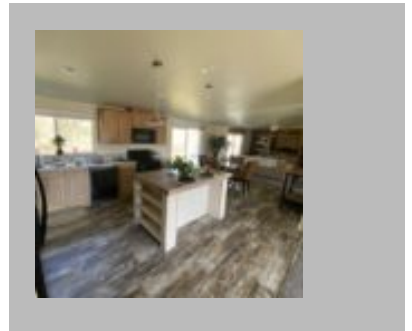

Moscato- Model #8

McMinnville
1120 SW OLD SHERIDAN RD, McMINNVILLE, OR 97128-9171
Phone: (503) 435-2300
Email: mcminnville@jandmhomes.com

Details

City : McMinnville
Year Built : 2019
Manufacturer : Marlette
Bedrooms : 3
Bathrooms : 2
Home Size : 27x60
Square Feet : 1,596
Status : Available
Carpeted Floors : Yes
Dishwasher : Yes
Garden Tub : Yes
Island Counter : Yes
One Piece Fibertub Shower : Yes
Refrigerator : Yes
Tile Edge and Backsplash : Yes