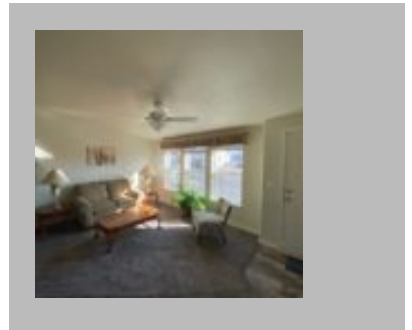

Moscato- Model #8

McMinnville
1120 SW OLD SHERIDAN RD, McMINNVILLE, OR 97128-9171
Phone: (503) 435-2300
Email: mcminnville@jandmhomes.com

Details

City : McMinnville
Year Built : 2019
Manufacturer : Marlette
Bedrooms : 3
Bathrooms : 2
Home Size : 27x60
Square Feet : 1,596
Status : Available
Carpeted Floors : Yes
Dishwasher : Yes
Garden Tub : Yes
Island Counter : Yes
One Piece Fibertub Shower : Yes
Refrigerator : Yes
Tile Edge and Backsplash : Yes