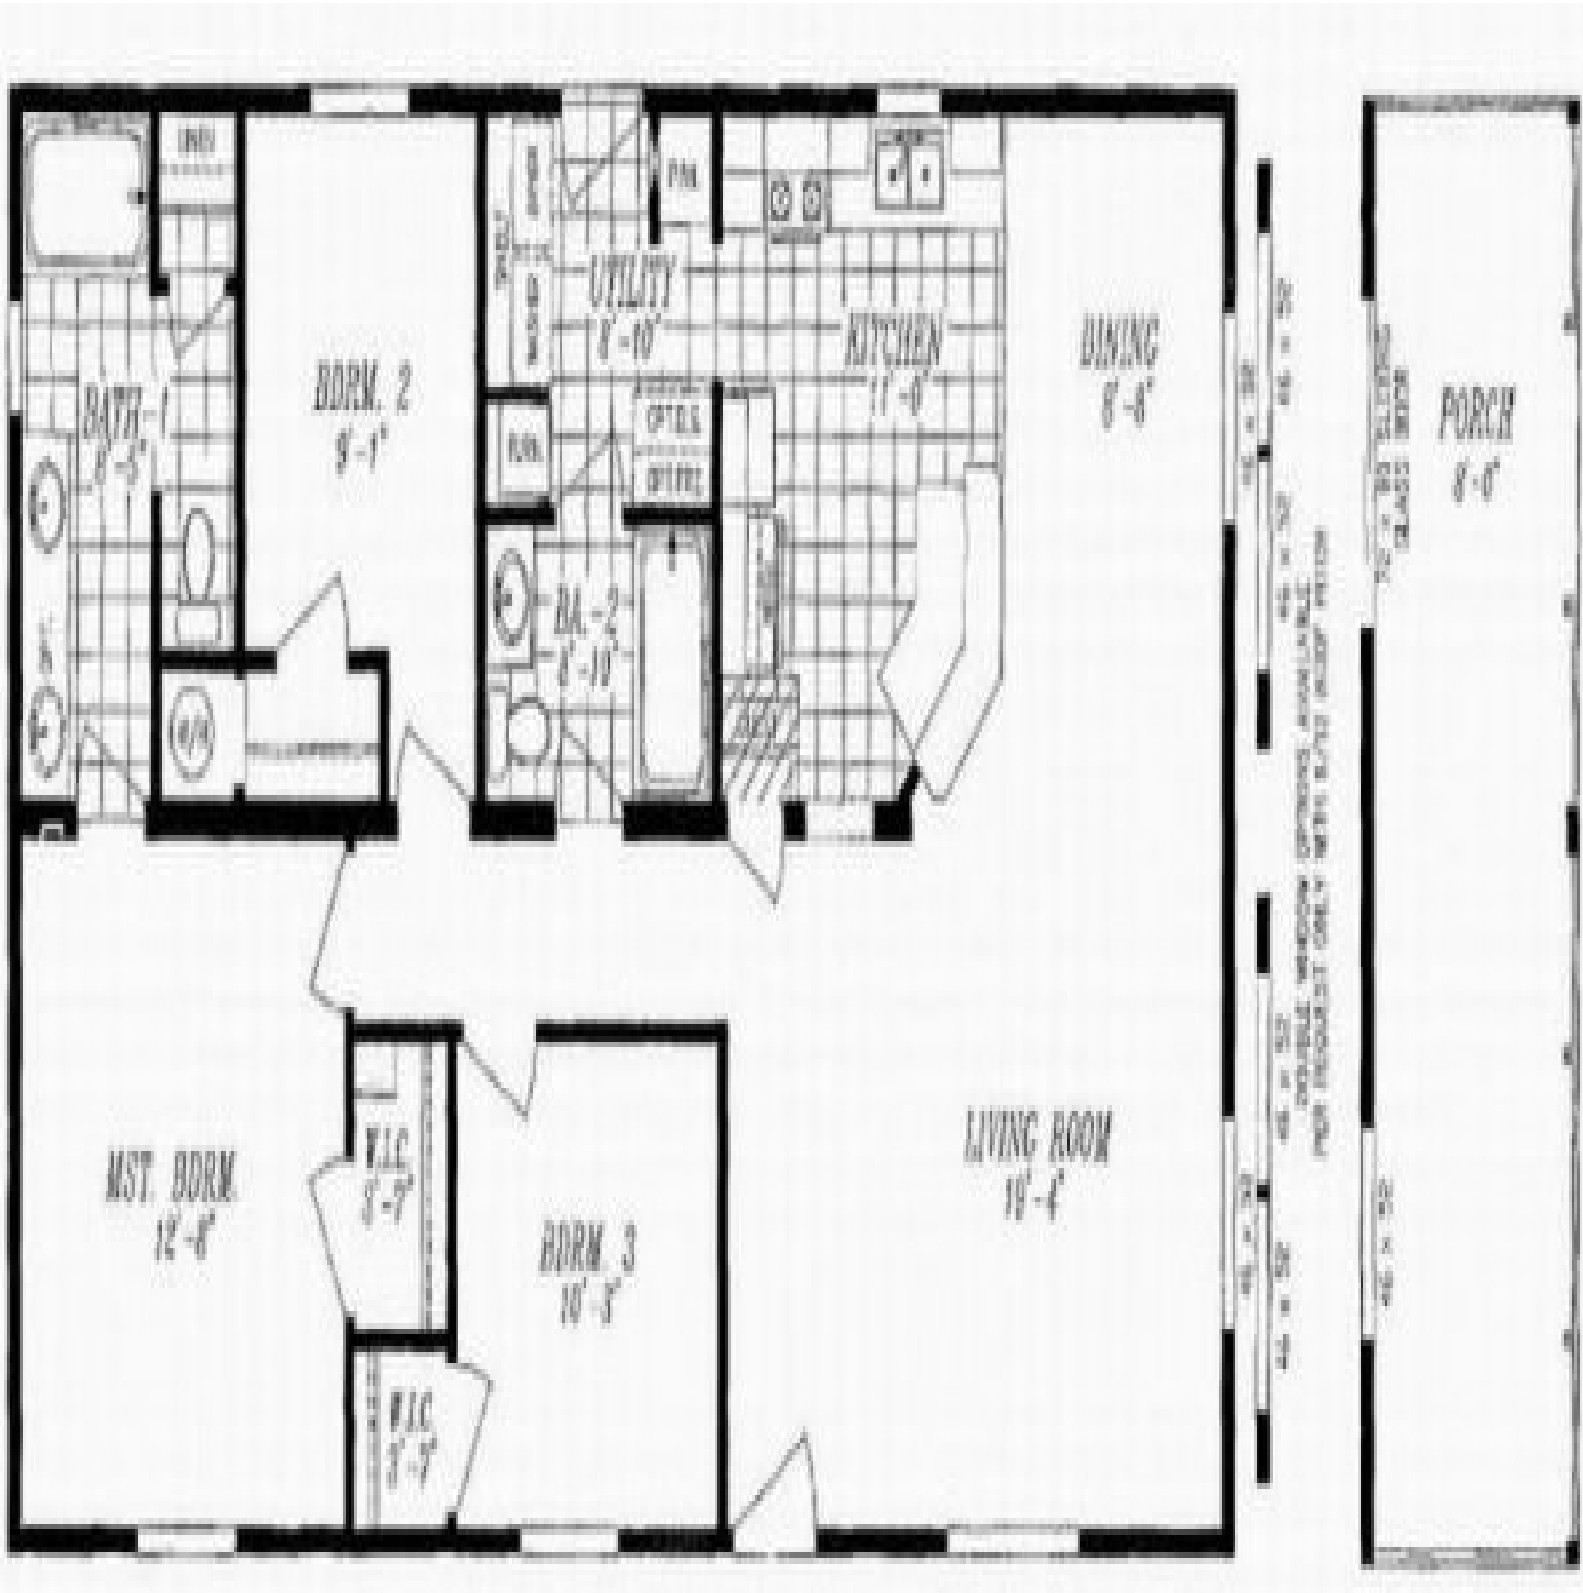

Woodland

Oregon City
15815 POPE LN, Oregon City, OR 97045-1007
Phone: (503) 722-4500
Fax: (503) 722-9878
Email: oregoncity@jandmhomes.com

Details

Manufacturer : Marlette

Bedrooms : 3

Bathrooms : 2

Home Size : 27 x 48

Square Feet : 1,296

New Home Display Model? : No

Our Reference # : Woodland

Short description : This home comes standard with 2x6 exterior walls, 2x4 interior walls, 16" eaves all around.

Call our Oregon City store at 503-722-4500 for pricing.

Carpeted Floors : Yes

Patio : Yes

Refrigerator : Yes