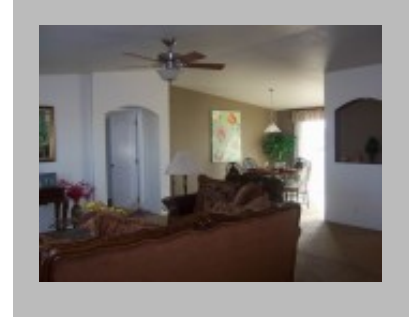

Lily

Albany
33213 HWY 34 SE, ALBANY, OR 97322-7233
Phone: (541) 928-1471
Fax: (541) 928-1495
Email: albany@jandmhomes.com

Details

Manufacturer : Marlette

Bedrooms : 3

Bathrooms : 2

Home Size : 30 x 70

Square Feet : 2,100

New Home Display Model? : No

Our Reference # : Lily

Short description : This is our most popular home. NEW Lily WILL BE COMING SOON!

Carpeted Floors : Yes

Dishwasher : Yes

Garden Tub : Yes

Island Counter : Yes

Microwave : Yes

One Piece Fibertub Shower : Yes

Refrigerator : Yes

Utility Sink : Yes