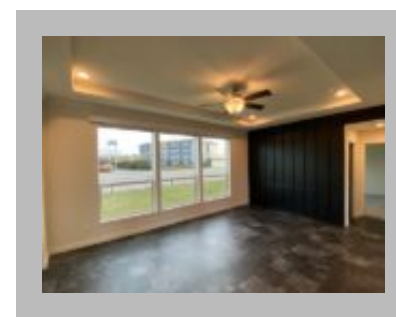

(877)645-4500
www.jandmhomes.com

25TH Anniversary Model

Woodland
1351 PACIFIC AVE, WOODLAND, WA 98674-8462
Phone: (360) 225-4500
Fax: 360-225-0601
Email: woodland@jandmhomes.com

Details

City : Woodland
Year Built : 2024
Manufacturer : Golden West
Bedrooms : 3
Bathrooms : 2
Home Size : 27x58
Square Feet : 1,560
New Home Display Model? : Yes
Status : Available
Our Reference # : 25TH Anniversary Lot model
Pantry : Yes
Carpeted Floors : Yes
Dishwasher : Yes
Fireplace : Yes
Microwave : Yes
One Piece Fibertub Shower : Yes
Refrigerator : Yes
Tile Edge and Backsplash : Yes