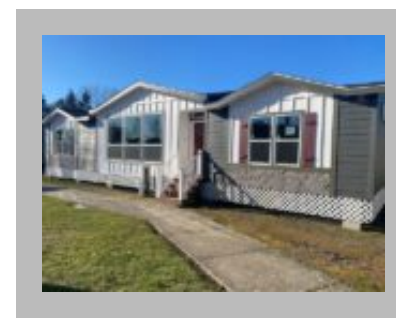

(877)645-4500
www.jandmhomes.com

25TH Anniversary Model

Woodland
1351 PACIFIC AVE, WOODLAND, WA 98674-8462
Phone: (360) 225-4500
Fax: 360-225-0601
Email: woodland@jandmhomes.com

Details

City : Woodland
Year Built : 2024
Manufacturer : Golden West
Bedrooms : 3
Bathrooms : 2
Home Size : 27x58
Square Feet : 1,560
New Home Display Model? : Yes
Status : Available
Our Reference # : 25TH Anniversary Lot model
Pantry : Yes
Carpeted Floors : Yes
Dishwasher : Yes
Fireplace : Yes
Microwave : Yes
One Piece Fibertub Shower : Yes
Refrigerator : Yes
Tile Edge and Backsplash : Yes