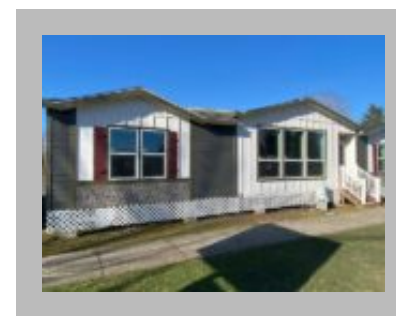

(877)645-4500
www.jandmhomes.com

25TH Anniversary Model

Woodland
1351 PACIFIC AVE, WOODLAND, WA 98674-8462
Phone: (360) 225-4500
Fax: 360-225-0601
Email: woodland@jandmhomes.com

Details

City : Woodland
Year Built : 2024
Manufacturer : Golden West
Bedrooms : 3
Bathrooms : 2
Home Size : 27x58
Square Feet : 1,560
New Home Display Model? : Yes
Status : Available
Our Reference # : 25TH Anniversary Lot model
Pantry : Yes
Carpeted Floors : Yes
Dishwasher : Yes
Fireplace : Yes
Microwave : Yes
One Piece Fibertub Shower : Yes
Refrigerator : Yes
Tile Edge and Backsplash : Yes