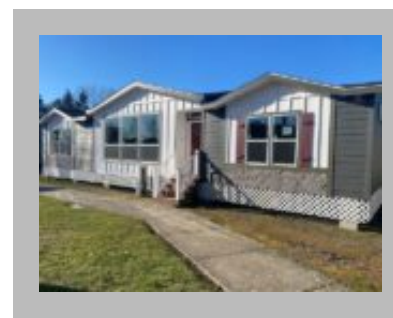

25TH Anniversary Model

Woodland
1351 PACIFIC AVE, WOODLAND, WA 98674-8462
Phone: (360) 225-4500
Fax: 360-225-0601
Email: woodland@jandmhomes.com

Details

City : Woodland
Year Built : 2024
Manufacturer : Golden West
Bedrooms : 3
Bathrooms : 2
Home Size : 27x58
Square Feet : 1,560
New Home Display Model? : Yes
Status : Available
Our Reference # : 25TH Anniversary Lot model
Pantry : Yes
Carpeted Floors : Yes
Dishwasher : Yes
Fireplace : Yes
Microwave : Yes
One Piece Fibertub Shower : Yes
Refrigerator : Yes
Tile Edge and Backsplash : Yes