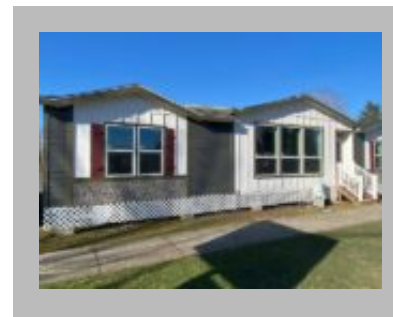

25TH Anniversary Model

Woodland
1351 PACIFIC AVE, WOODLAND, WA 98674-8462
Phone: (360) 225-4500
Fax: 360-225-0601
Email: woodland@jandmhomes.com

Details

City : Woodland
Year Built : 2024
Manufacturer : Golden West
Bedrooms : 3
Bathrooms : 2
Home Size : 27x58
Square Feet : 1,560
New Home Display Model? : Yes
Status : Available
Our Reference # : 25TH Anniversary Lot model
Pantry : Yes
Carpeted Floors : Yes
Dishwasher : Yes
Fireplace : Yes
Microwave : Yes
One Piece Fibertub Shower : Yes
Refrigerator : Yes
Tile Edge and Backsplash : Yes