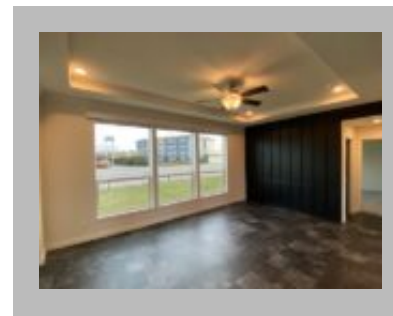

25TH Anniversary Model

Woodland
1351 PACIFIC AVE, WOODLAND, WA 98674-8462
Phone: (360) 225-4500
Fax: 360-225-0601
Email: woodland@jandmhomes.com

Details

City : Woodland
Year Built : 2024
Manufacturer : Golden West
Bedrooms : 3
Bathrooms : 2
Home Size : 27x58
Square Feet : 1,560
New Home Display Model? : Yes
Status : Available
Our Reference # : 25TH Anniversary Lot model
Pantry : Yes
Carpeted Floors : Yes
Dishwasher : Yes
Fireplace : Yes
Microwave : Yes
One Piece Fibertub Shower : Yes
Refrigerator : Yes
Tile Edge and Backsplash : Yes