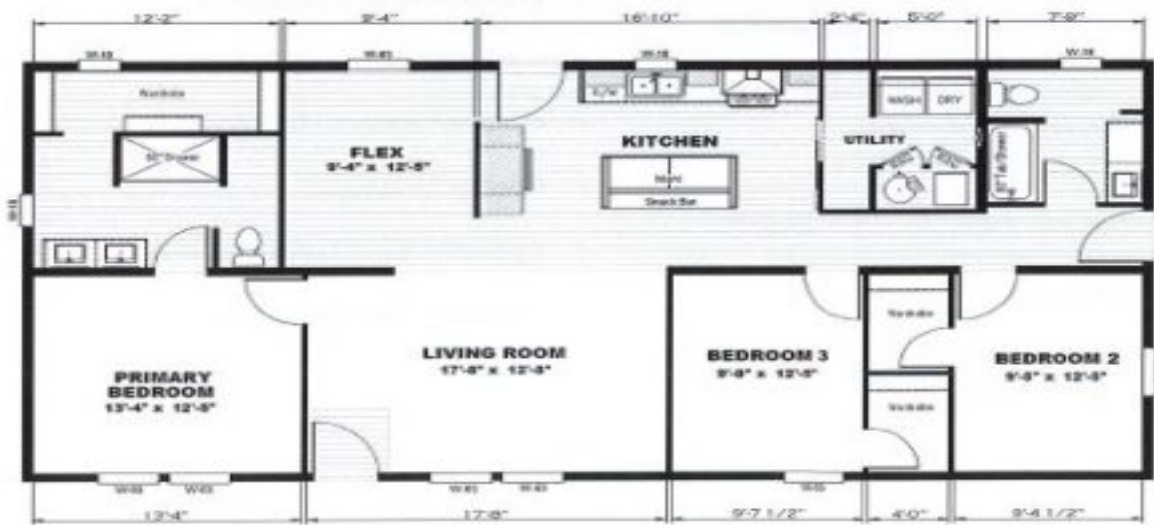

## **\$135,000**

**2 Homes Available for Immediate  
Delivery at this price!**

*"The Shout"*  
**1493 sq. ft.**

Redmond  
1690 N HIGHWAY 97, REDMOND, OR 97756-1201  
Phone: (541) 548-5511  
redmond@jandmhomes.com

## Details

City : Redmond  
Year Built : 2025  
Manufacturer : Marlette  
Bedrooms : 3  
Bathrooms : 2  
New Home Display Model? : Yes  
Status : Available  
Our Reference # : Redmond Lot Model- Shout  
Carpeted Floors : Yes  
Dishwasher : Yes  
Island Counter : Yes  
Microwave : Yes  
One Piece Fibertub Shower : Yes  
Refrigerator : Yes