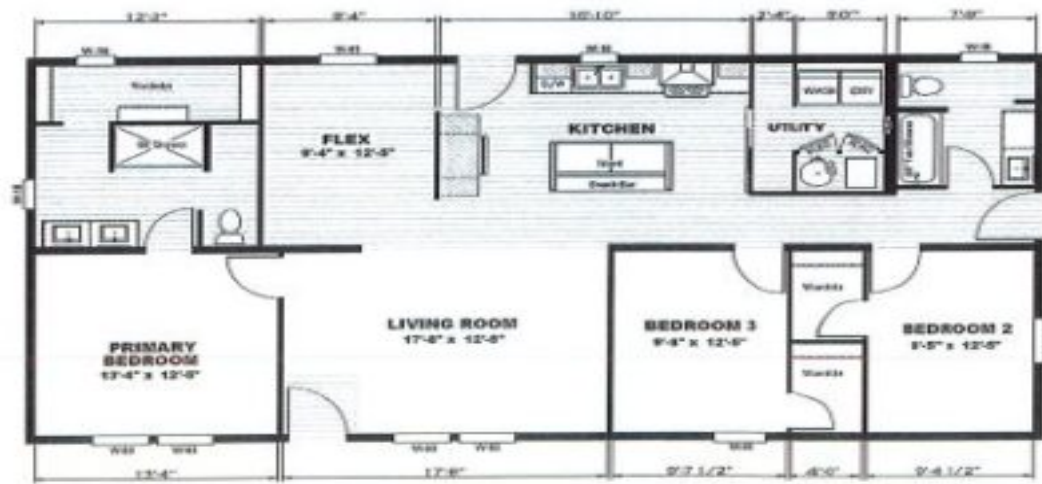

(877)645-4500
www.jandmhomes.com

Shout Lot Model- AVAILABLE NOW- \$142,000

**Tempo Series
Sales Event!**

\$142,000

**2 Homes Available for Immediate
Delivery at this price!**

**"The Shout"
1493 sq. ft.**

Details

- Year Built : 2024
- Manufacturer : Marlette
- Bedrooms : 3
- Bathrooms : 2
- Home Size : 27x56
- Square Feet : 1,493
- New Home Display Model? : Yes
- Status : Available
- Our Reference # : Lot Model Shout- McMinnville & Oregon City
- Carpeted Floors : Yes
- Dishwasher : Yes
- Island Counter : Yes
- One Piece Fibertub Shower : Yes